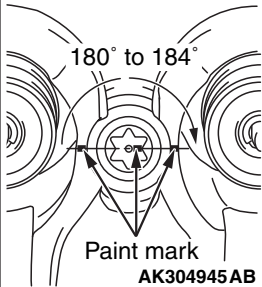

Paint mark

180° to 184°

Paint mark

AK304945 AB