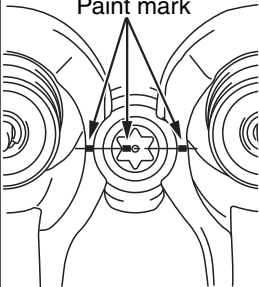

Paint mark

180° to 184°

Paint mark

AK304945 AB