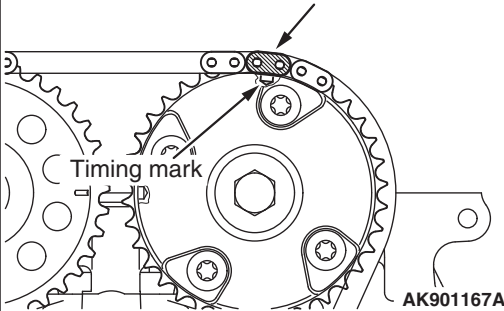

The colored link plate (blue)

Timing mark

**AK901167AE**