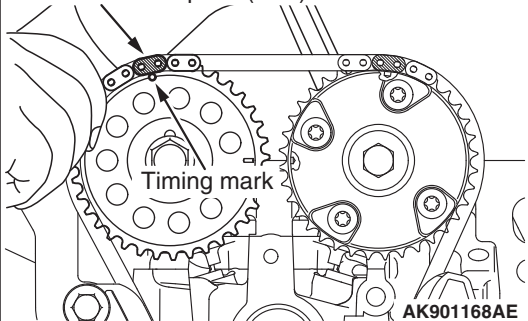

The colored link plate (blue)

AK901168AE