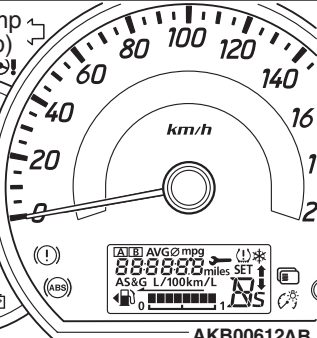

Engine warning lamp
(check engine lamp)

AKB00612AB