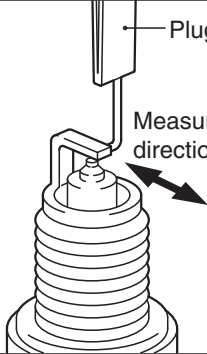

Plug gap gauge

Measurement  
direction

AK900704AF