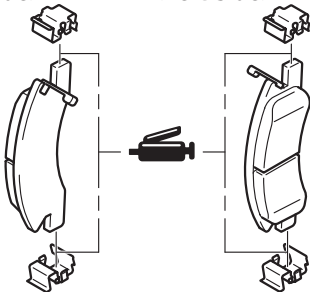

<Right side>

<Left side>

ACC05802AB

**Grease: Repair kit grease (Colour: black),
Molykote AS880N or equivalent**