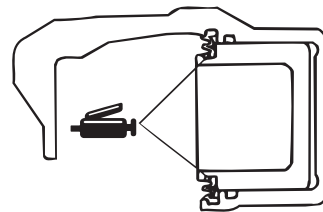

Grease: Repair kit grease
(colour: translucent red),
Niglube RX-2 or equivalent