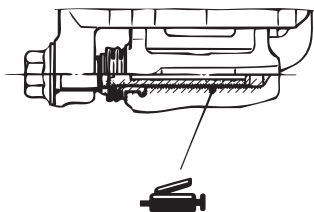

Brake fluid: DOT 3 or DOT 4

Grease: Repair kit grease (colour: white),
Silicone grease G-40M or equivalent

Grease: Repair kit grease
(colour: translucent red),
Niglube RX-2 or equivalent

Grease: Repair kit grease (colour: white),
Silicone grease G-40M or equivalent

<Right side>

<Left side>

Grease: Repair kit grease (Colour: black),
Molykote AS880N or equivalent

<Right side>

<Left side>

Grease: Repair kit grease (Colour: black),
Molykote AS880N or equivalent