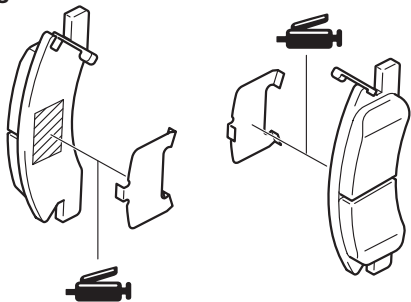

<Right side>

<Left side>

Grease: Repair kit grease (Colour: black),
Molykote AS880N or equivalent

<Right side>

<Left side>

Grease: Repair kit grease (Colour: black),
Molykote AS880N or equivalent