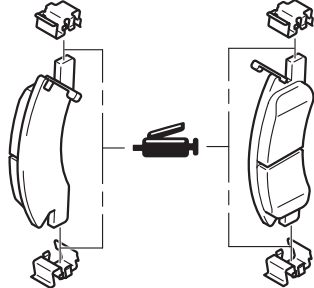

<Right side>

<Left side>

Grease: Repair kit grease (Colour: black),
Molykote AS880N or equivalent

<Right side>

<Left side>

Grease: Repair kit grease (Colour: black),
Molykote AS880N or equivalent