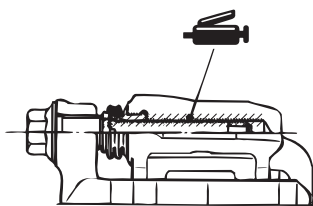

Grease: Repair kit grease (colour: white),
Silicone grease G-40M or equivalent