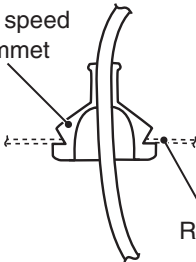

Rear wheel speed  
sensor grommet

Rear floor panel

**ACE00135 AB**