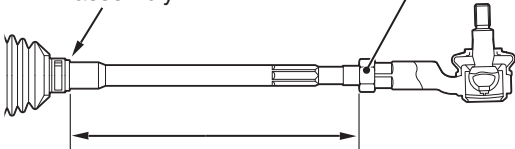

Edge of bellows
assembly

Lock nut

(205 mm)

AC703667AQ