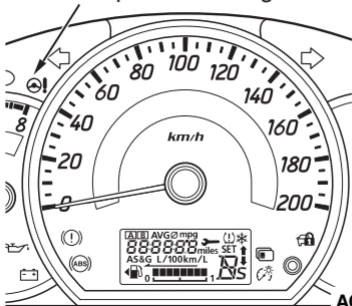

Electric power steering warning lamp

ACB03516 AB