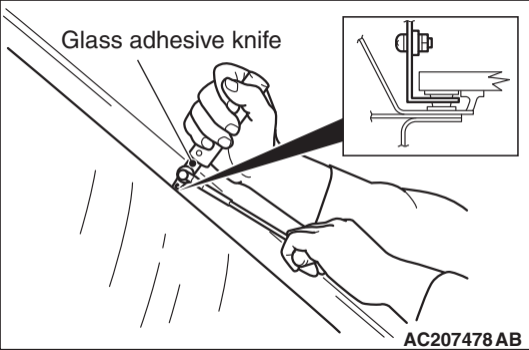

Glass adhesive knife

AC207478 AB