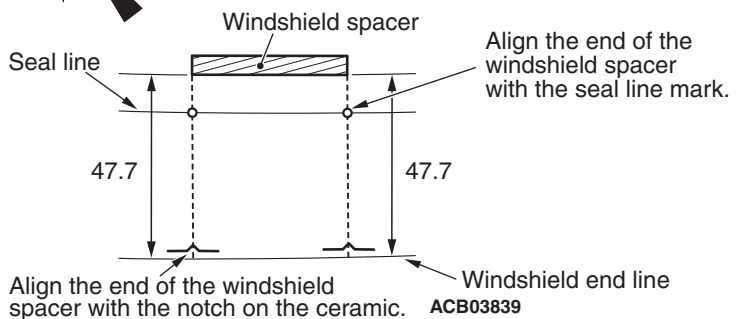

Windshield spacer and glass stopper installation positions

Unit: mm

ACB04273
ACG03518AC