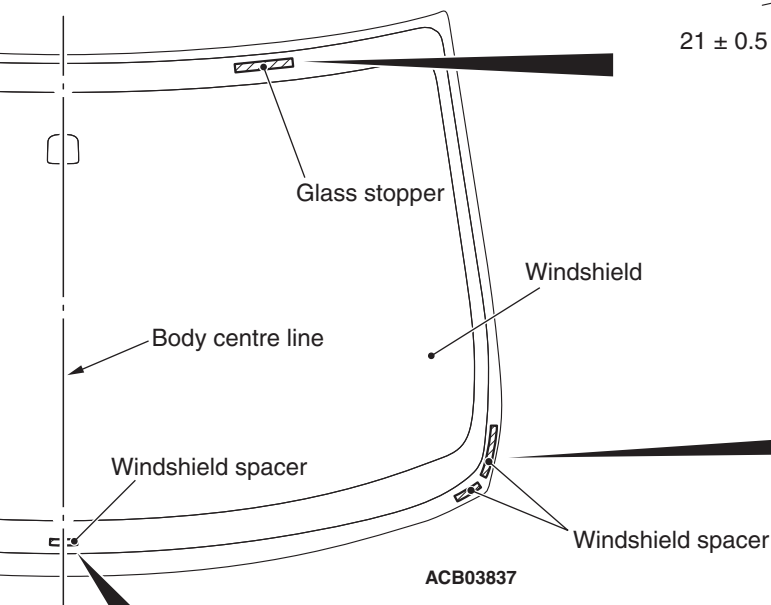

Windshield spacer and glass stopper installation positions

Unit: mm

ACB04273
ACG03518AC