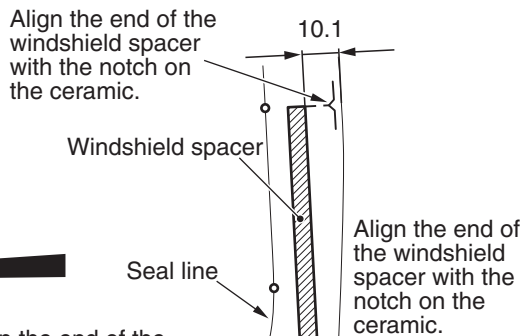

Windshield spacer and glass stopper installation positions

Unit: mm

ACB04273
ACG03518AC