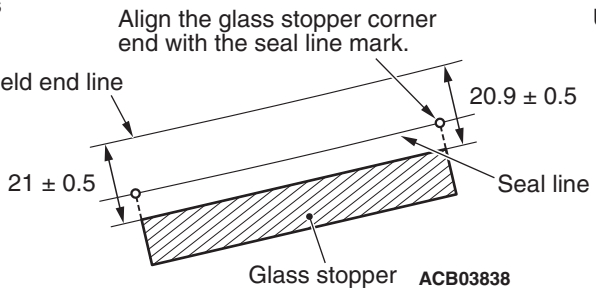

Windshield spacer and glass stopper installation positions

Unit: mm

ACB04273
ACG03518AC