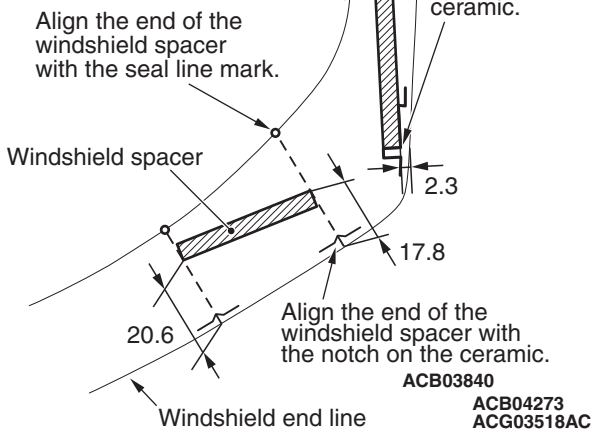

Windshield spacer and glass stopper installation positions

Unit: mm

ACB04273
ACG03518AC