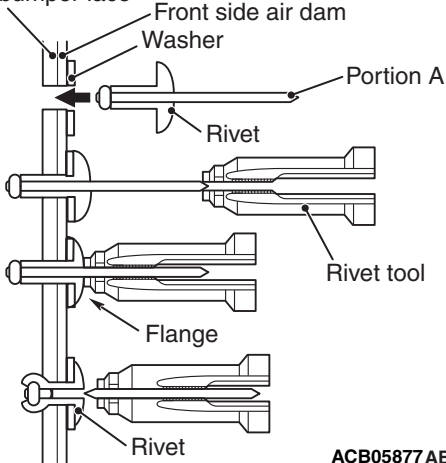

Front bumper face

Front side air dam

Washer

Portion A

1

2

3

4