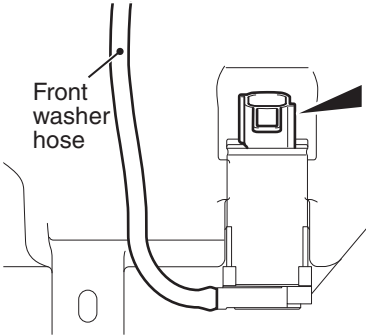

Front
washer
hose

ACD02216AB