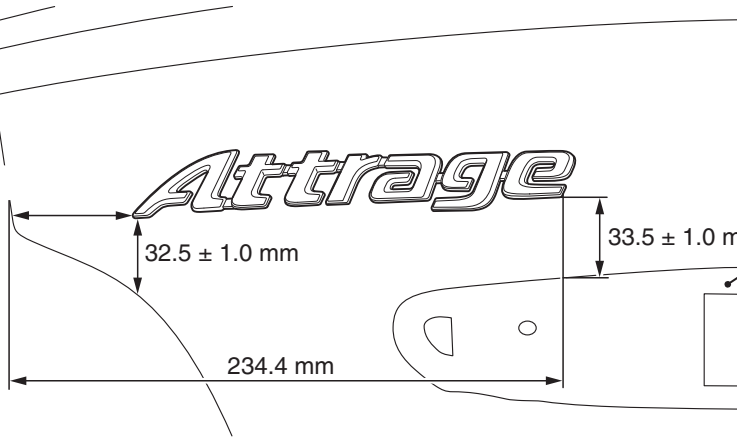

<Attrage mark>

Trunk lid end line

License plate lamp
garnish assembly

ACF03983AB