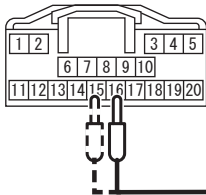

Resistor harness side
connector (front view)

SRS-ECU
harness side
connector (front view)

AC506985FV