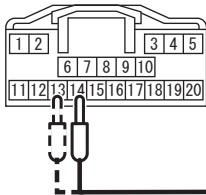

Resistor harness side  
connector (front view)

SRS-ECU  
harness side  
connector (front view)

AC506985FW