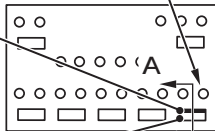

Harness side
connector (front view)

Terminal

Cable tie

Section
A - A

Short spring

4 mm or more

ACE02056AH