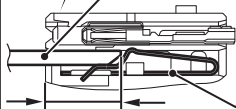

Harness side
connector (front view)

Terminal

Cable tie

Section
A - A

4 mm or more

Short spring

ACE02056AM