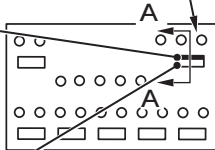

Harness side
connector (front view)

Terminal

Cable tie

Section
A - A

4 mm or more

Short spring

ACE02056AM