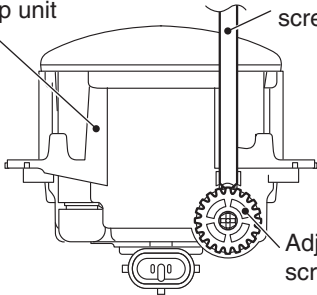

Fog lamp unit

Phillips  
screwdriver

Adjusting  
screw

**ACC03310 AB**