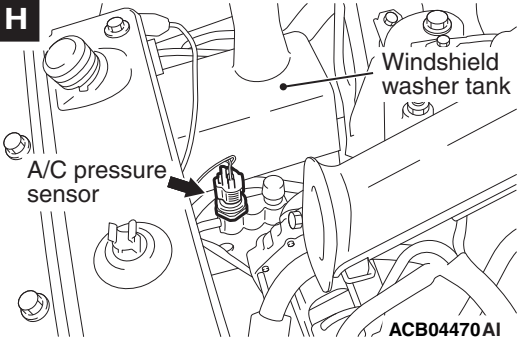

H

**A/C pressure
sensor**

**Windshield
washer tank**

ACB04470A1