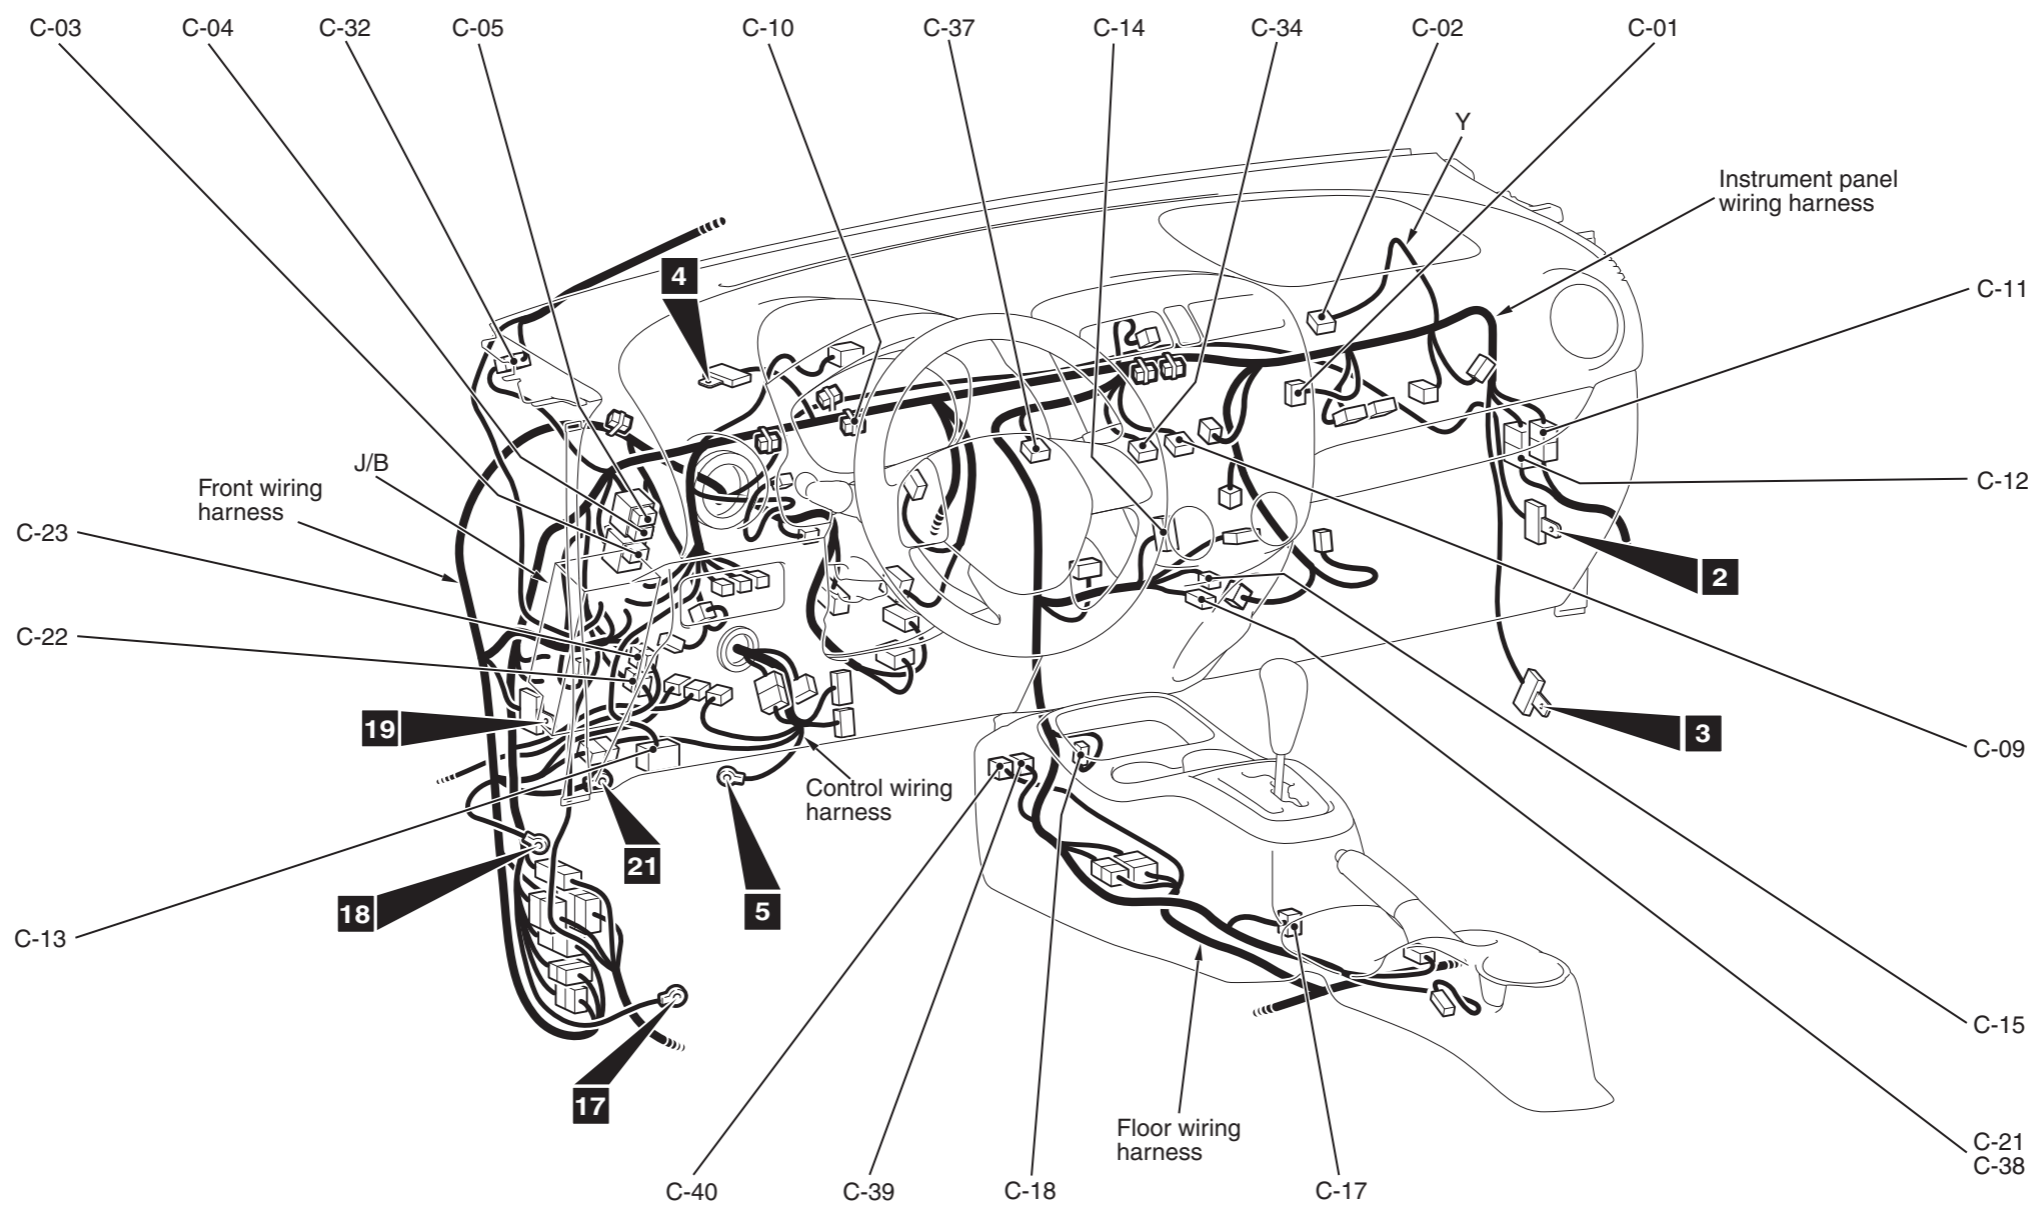

Connector symbol
C -01 thru -40

Connector colour code
 B: Black
 BR: Brown
 G: Green
 GR: Grey
 L: Blue
 None: Milk white
 O: Orange
 R: Red
 V: Violet
 Y: Yellow