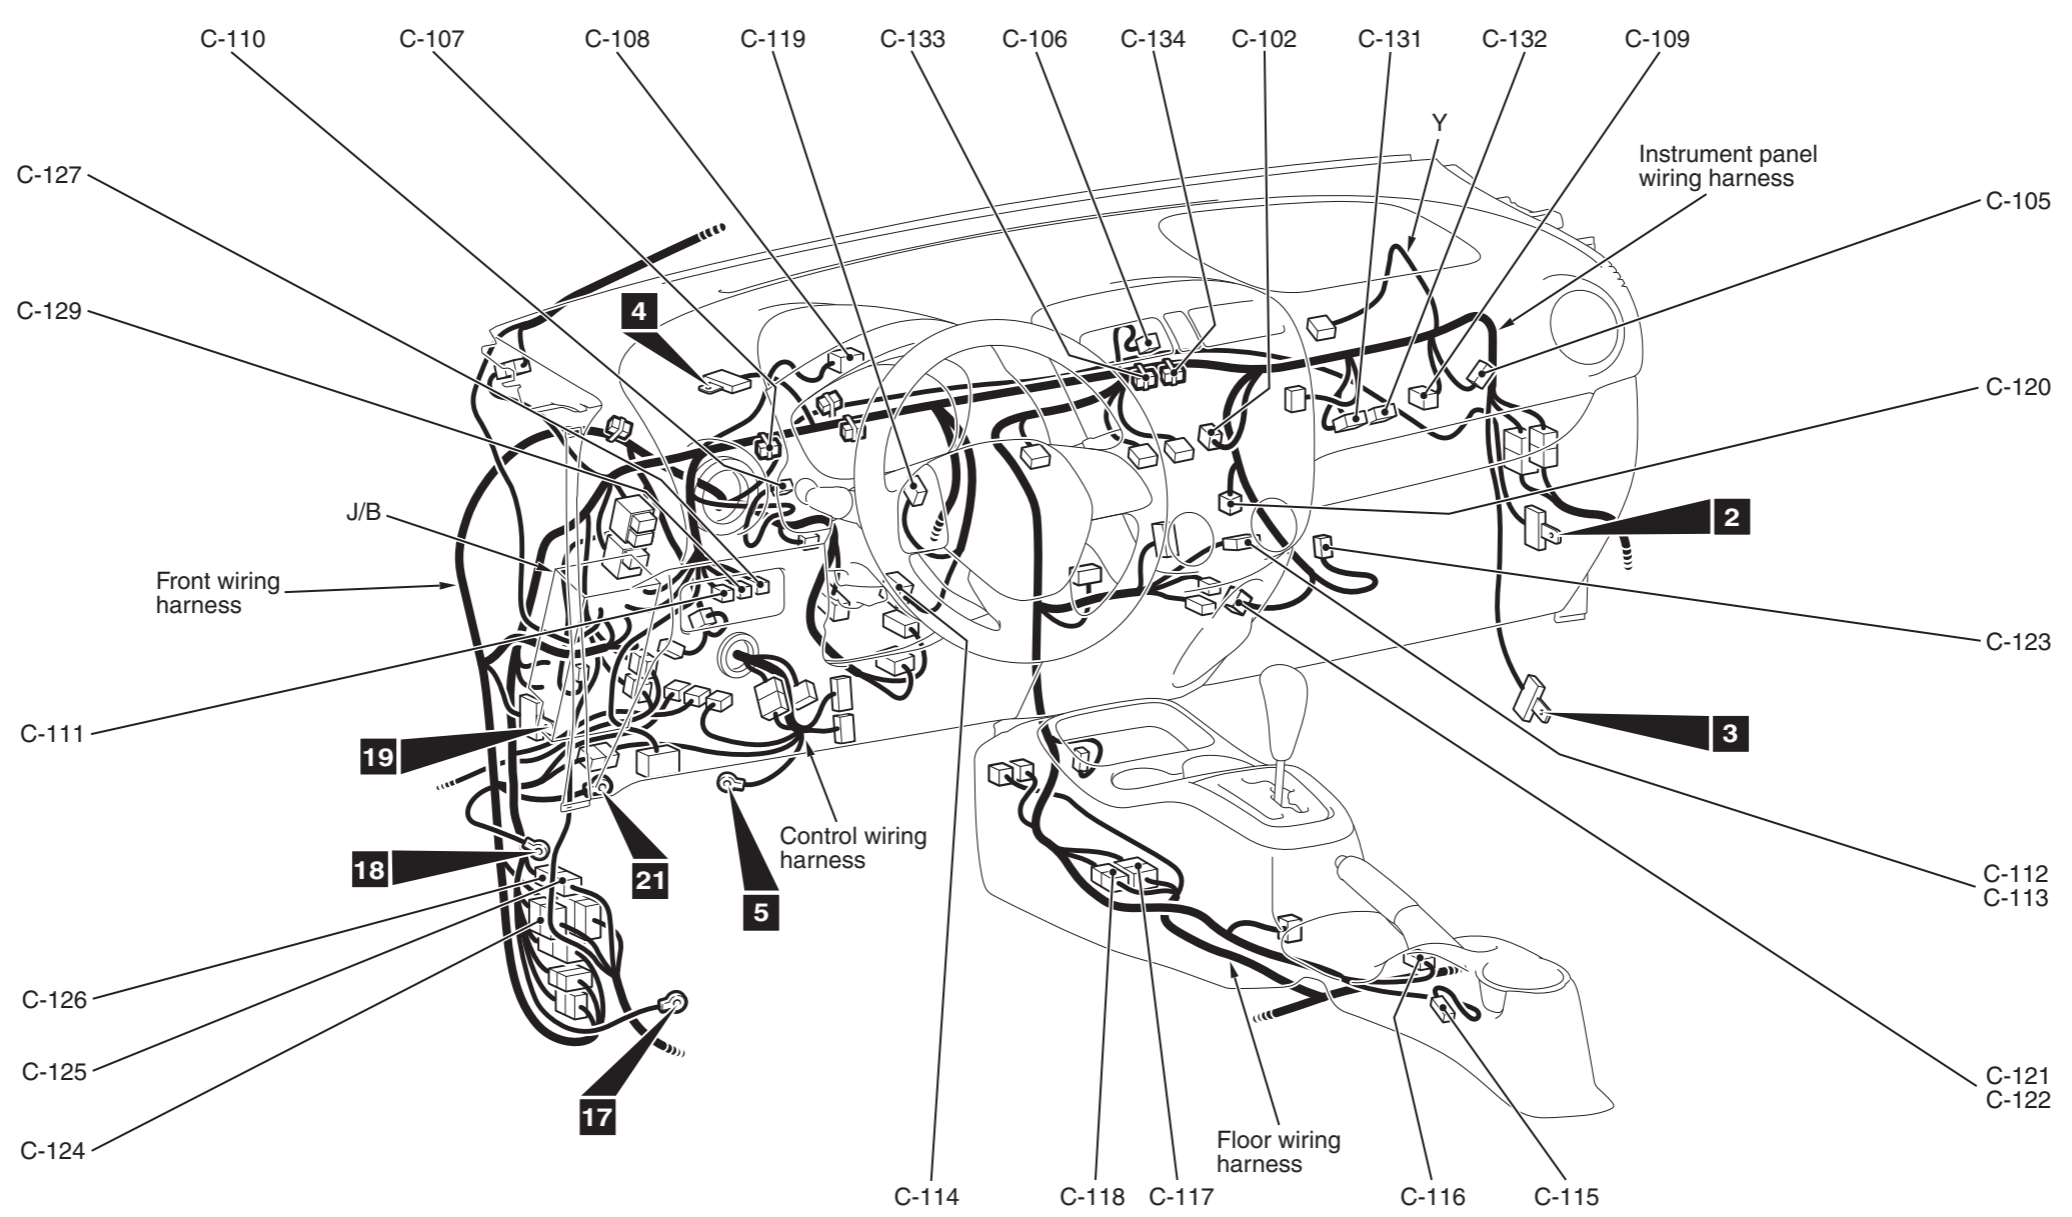

Connector symbol

C -102 thru -134

Connector colour code
 B: Black
 BR: Brown
 G: Green
 GR: Grey
 L: Blue
 None: Milk white
 O: Orange
 R: Red
 V: Violet
 Y: Yellow