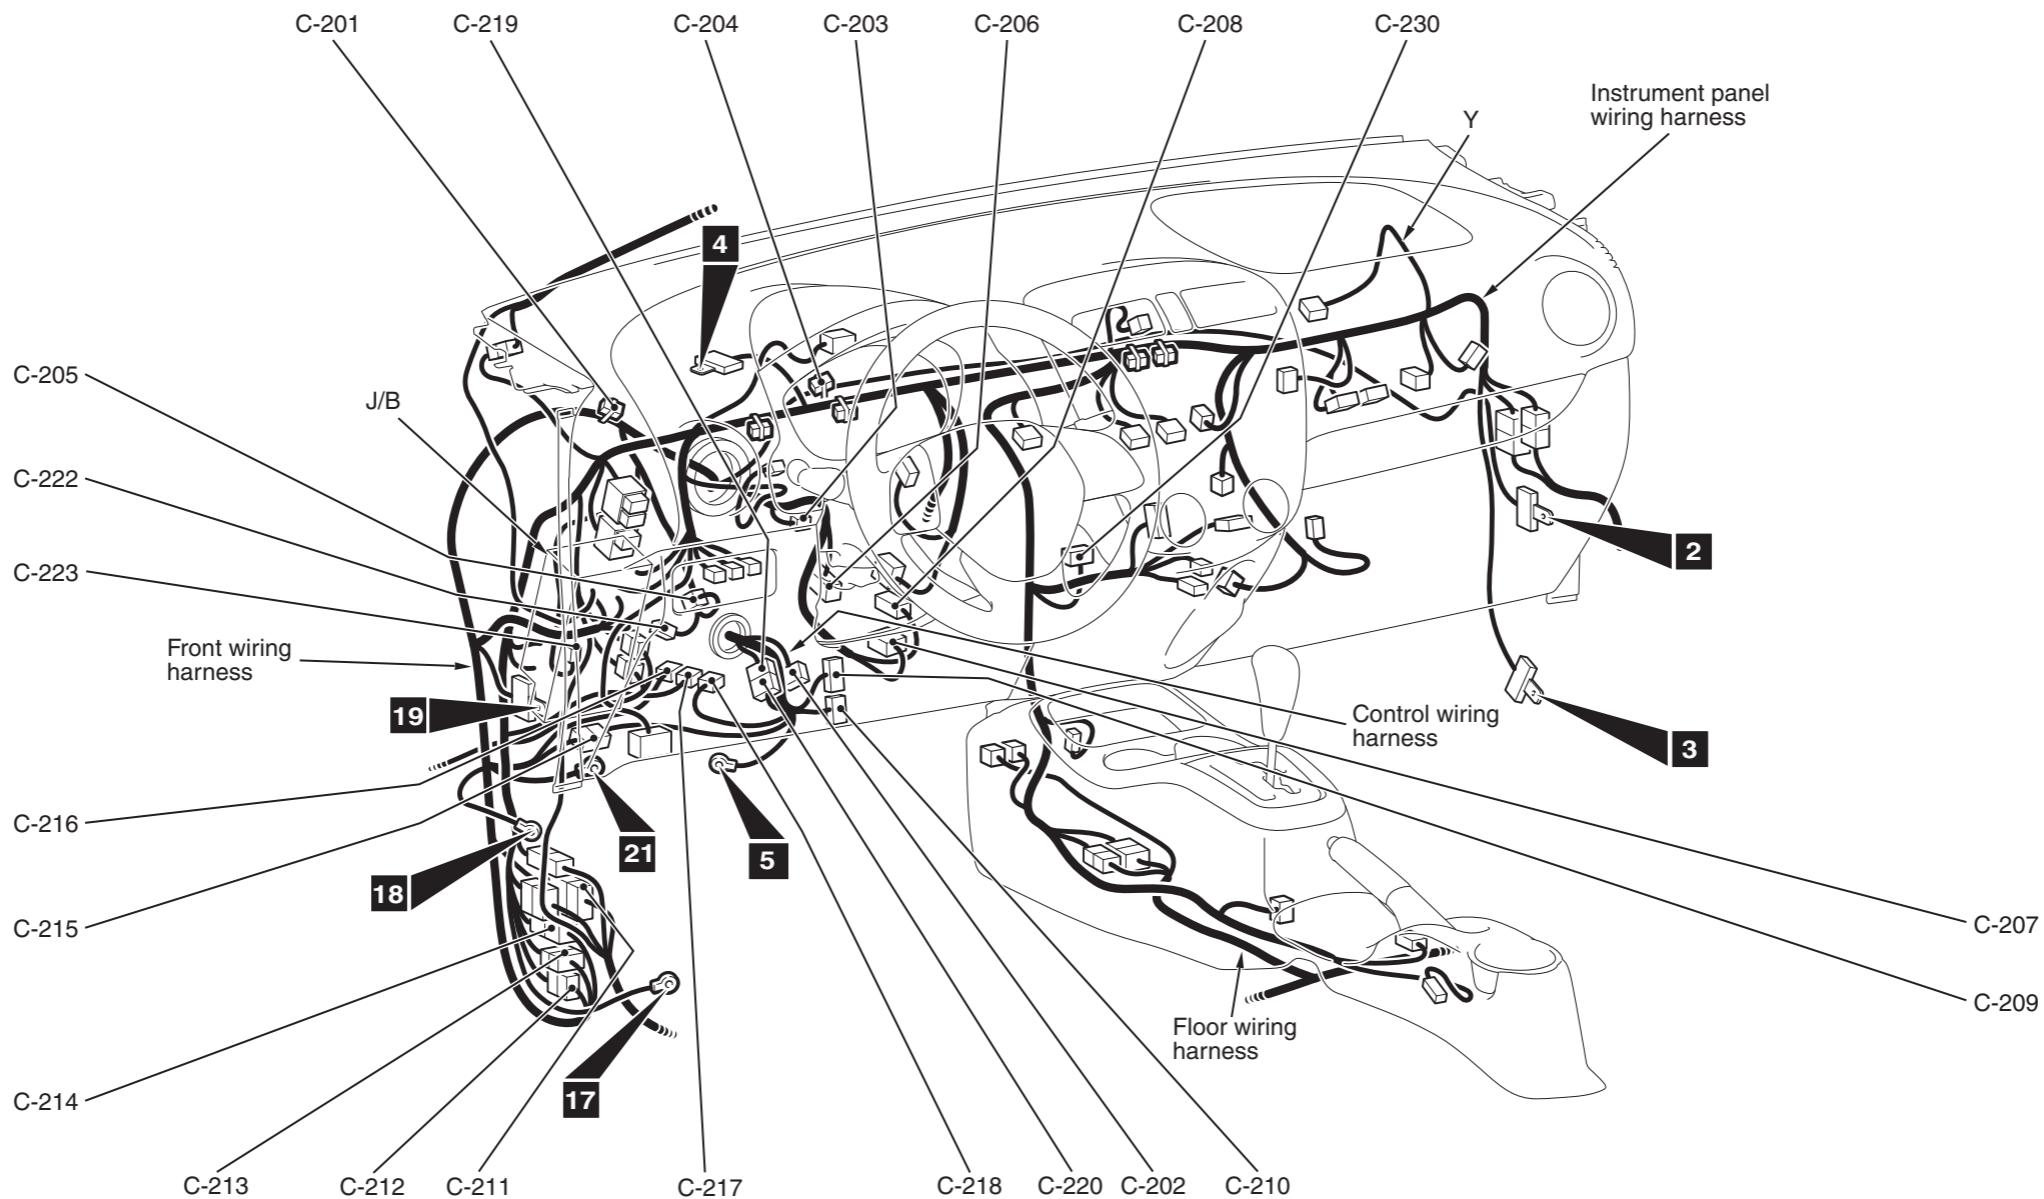

Connector symbol

C

-201  
thru  
-230

Connector colour code  
B: Black  
BR: Brown  
G: Green  
GR: Grey  
L: Blue  
None: Milk white  
O: Orange  
R: Red  
V: Violet  
Y: Yellow