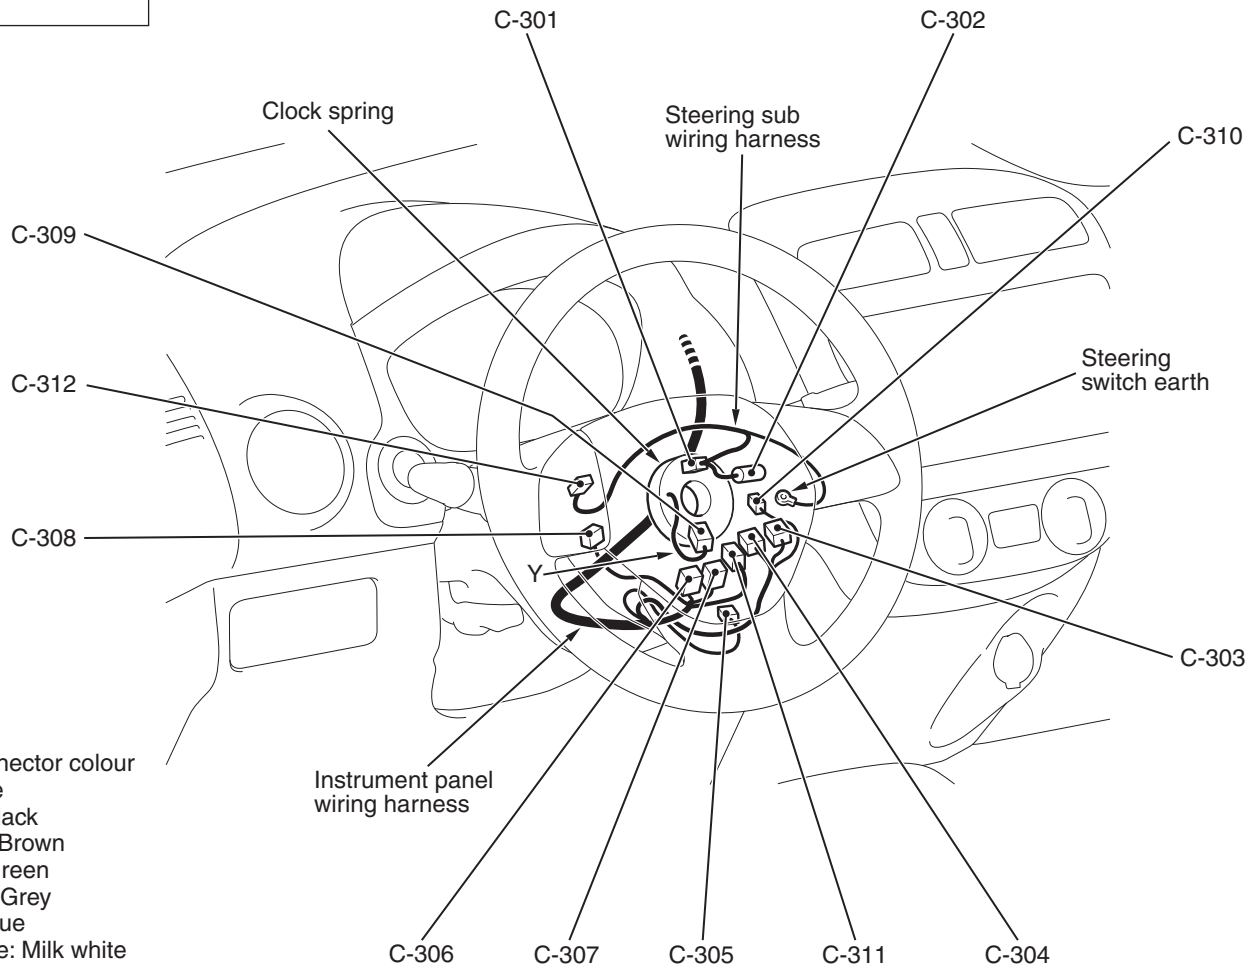

Connector  
symbol

**C** -301  
thru  
-312

### Steering column

Connector colour  
code

B: Black  
BR: Brown  
G: Green  
GR: Grey  
L: Blue  
None: Milk white  
O: Orange  
R: Red  
V: Violet  
Y: Yellow