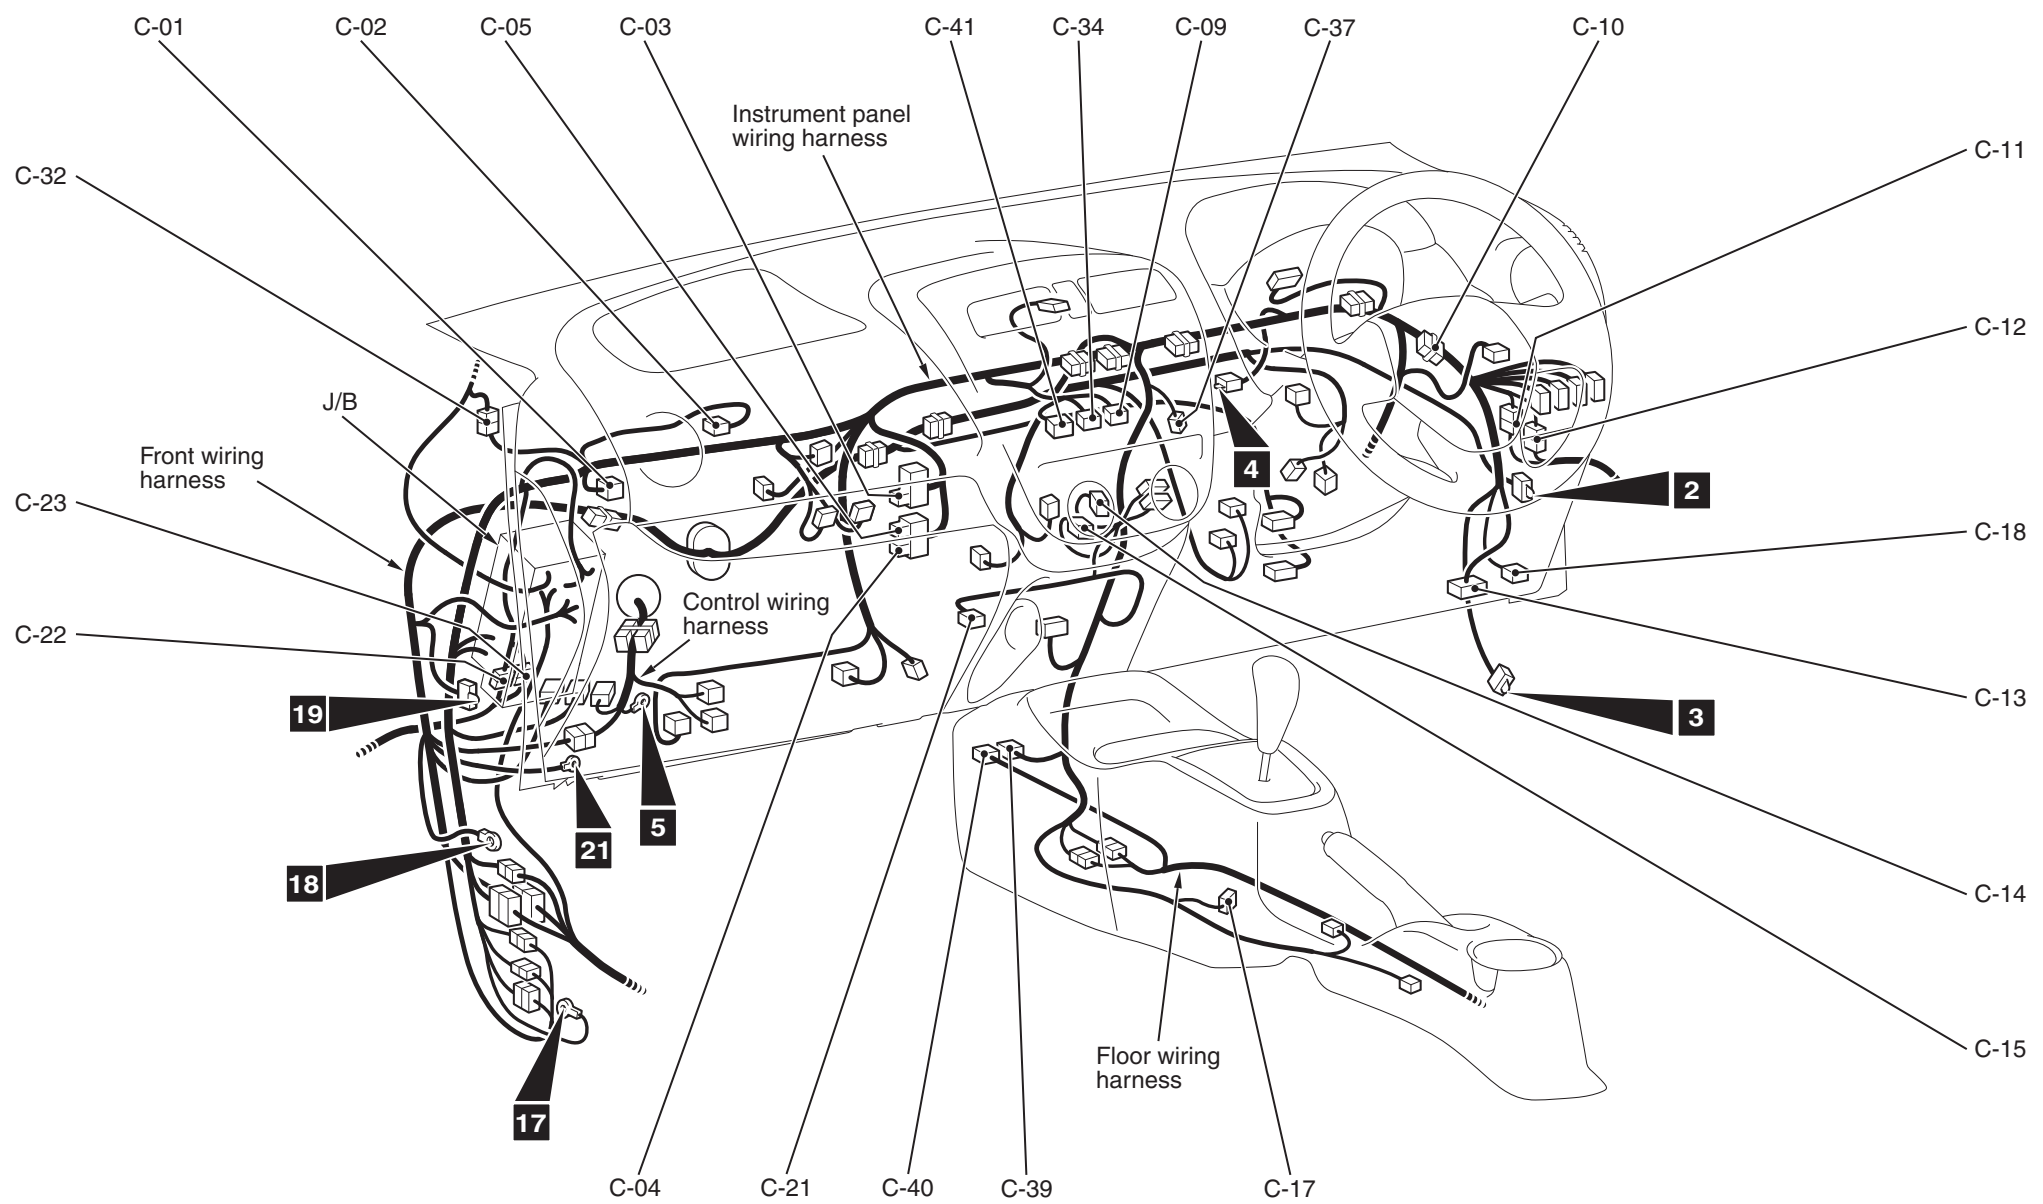

Connector symbol

**C** -01 thru -41

- Connector colour code
- B: Black
  - BR: Brown
  - G: Green
  - GR: Grey
  - L: Blue
  - None: Milk white
  - O: Orange
  - R: Red
  - V: Violet
  - Y: Yellow