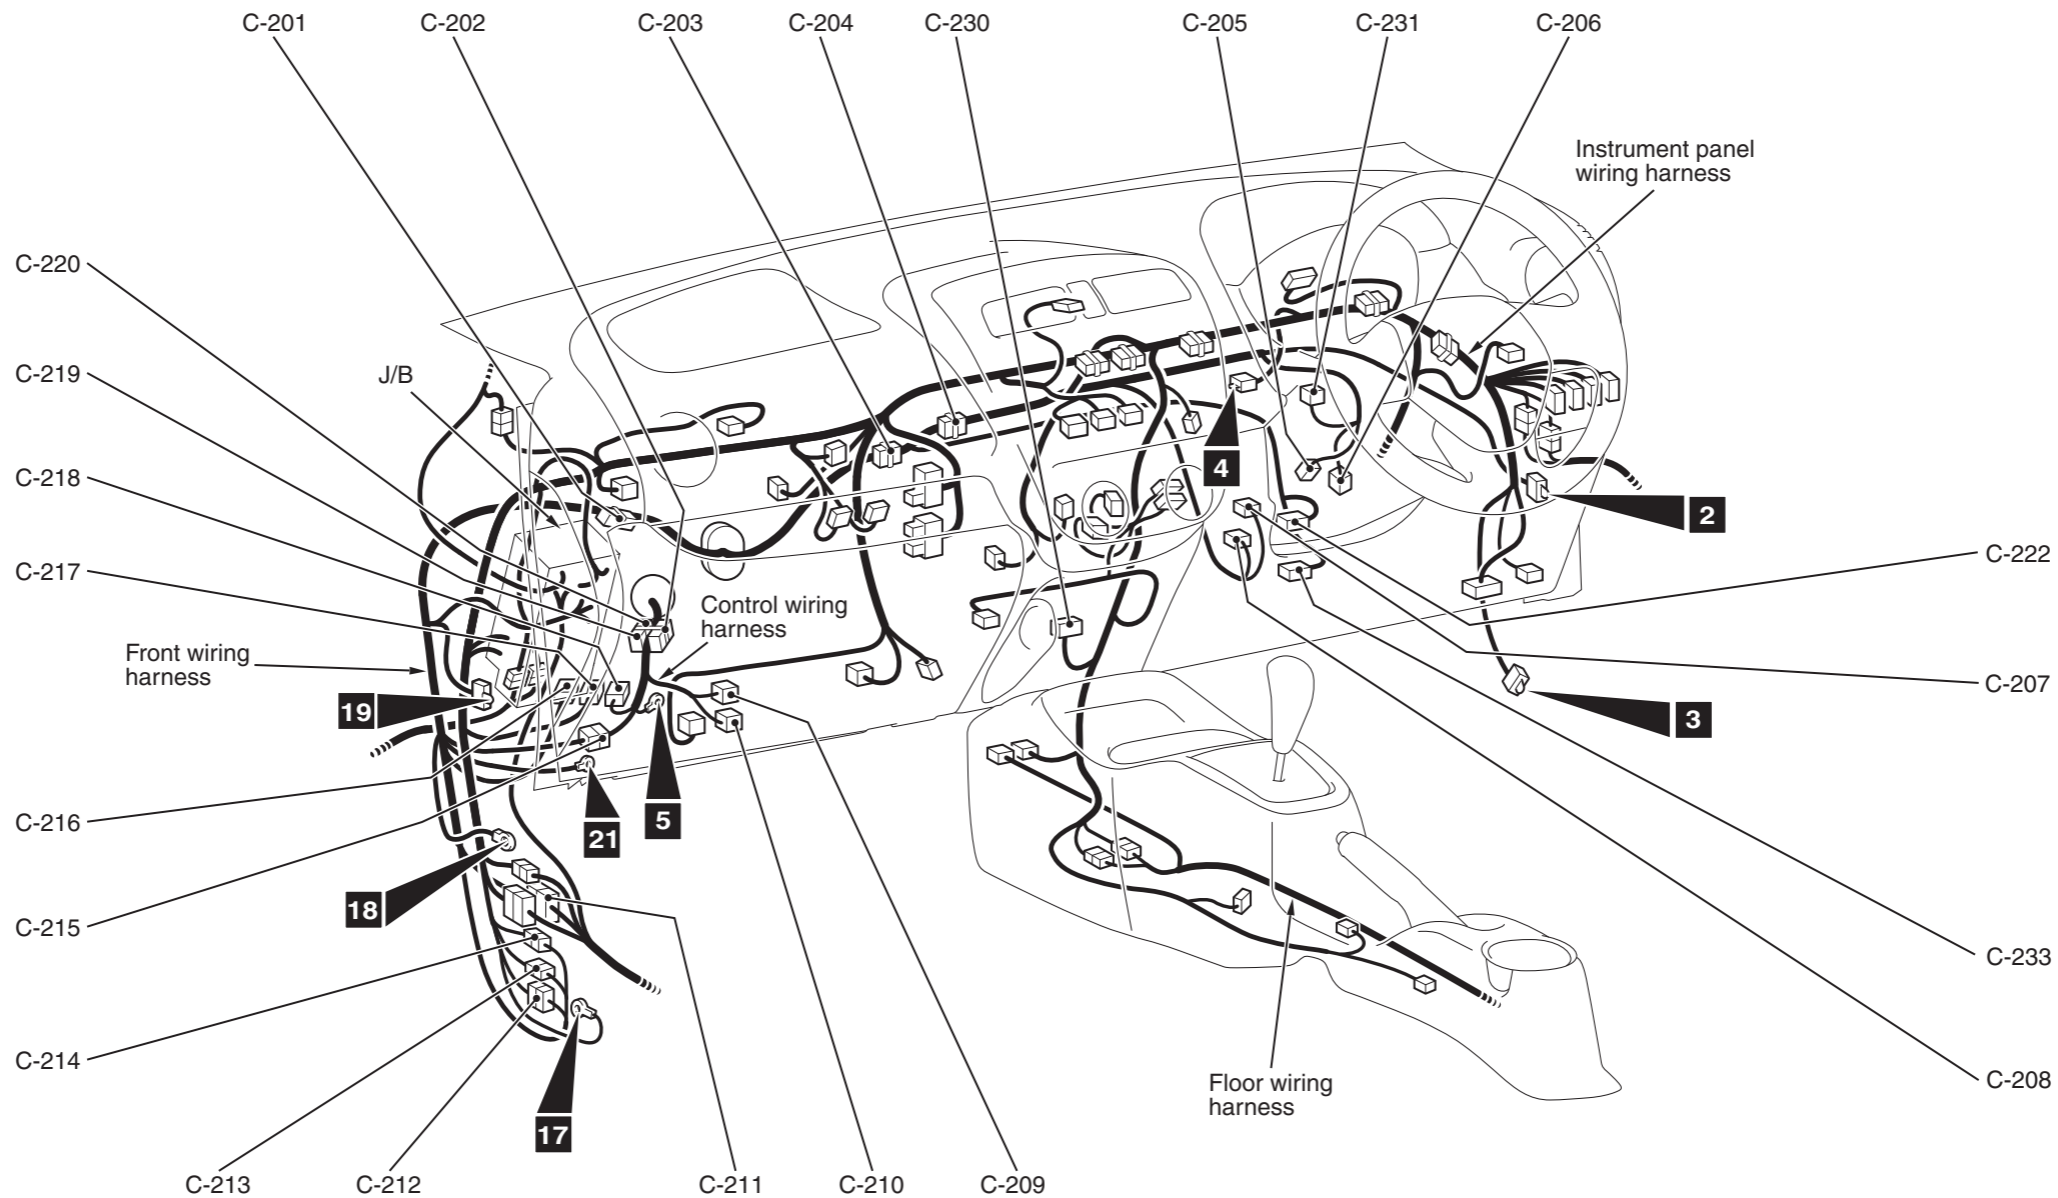

Connector symbol

C -201 thru -231

Connector colour code
B: Black
BR: Brown
G: Green
GR: Grey
L: Blue
None: Milk white
O: Orange
R: Red
V: Violet
Y: Yellow