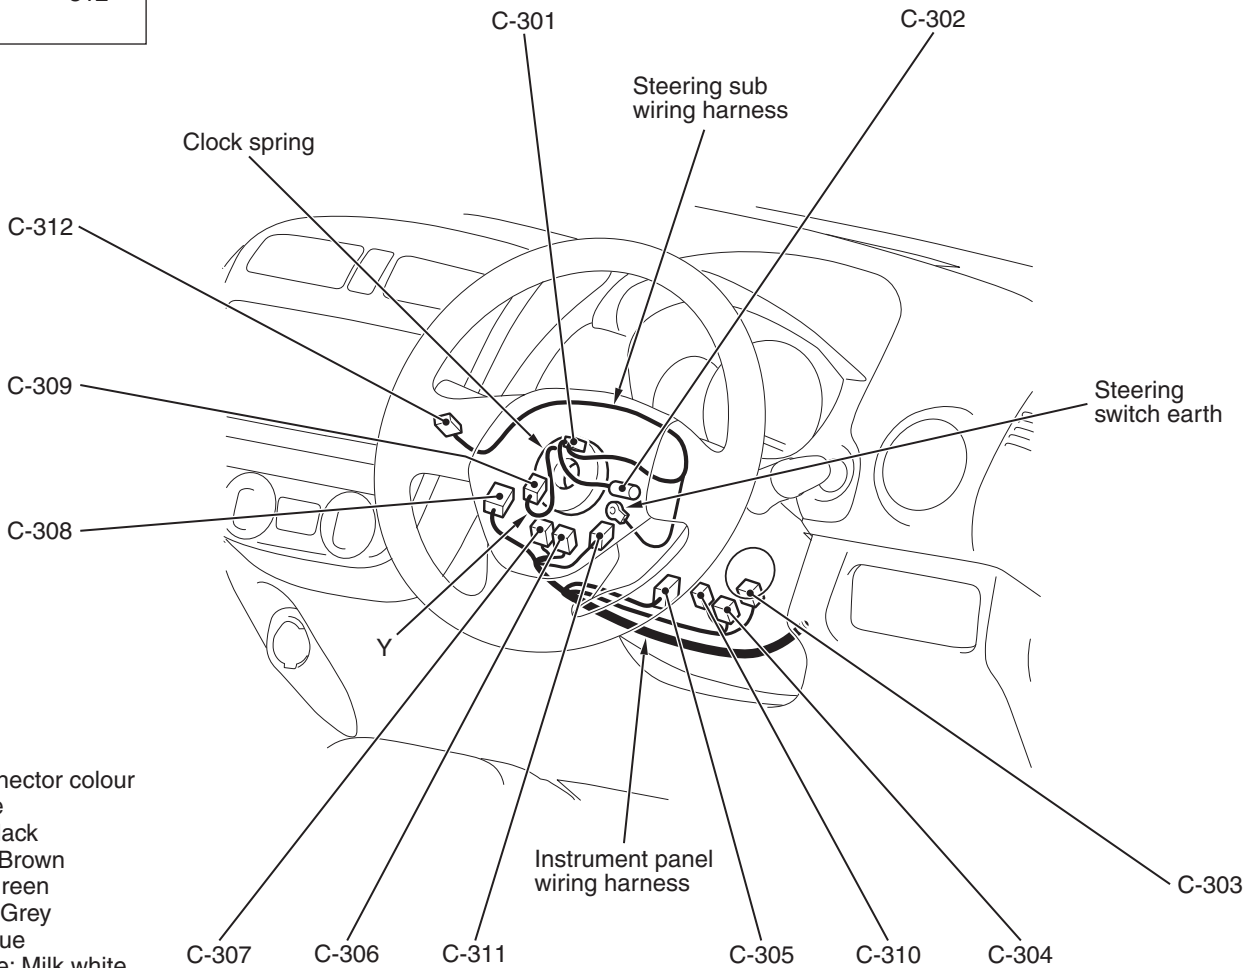

Connector symbol

C -301
thru
-312

Steering column

Connector colour code

B: Black
BR: Brown
G: Green
GR: Grey
L: Blue
None: Milk white
O: Orange
R: Red
V: Violet
Y: Yellow