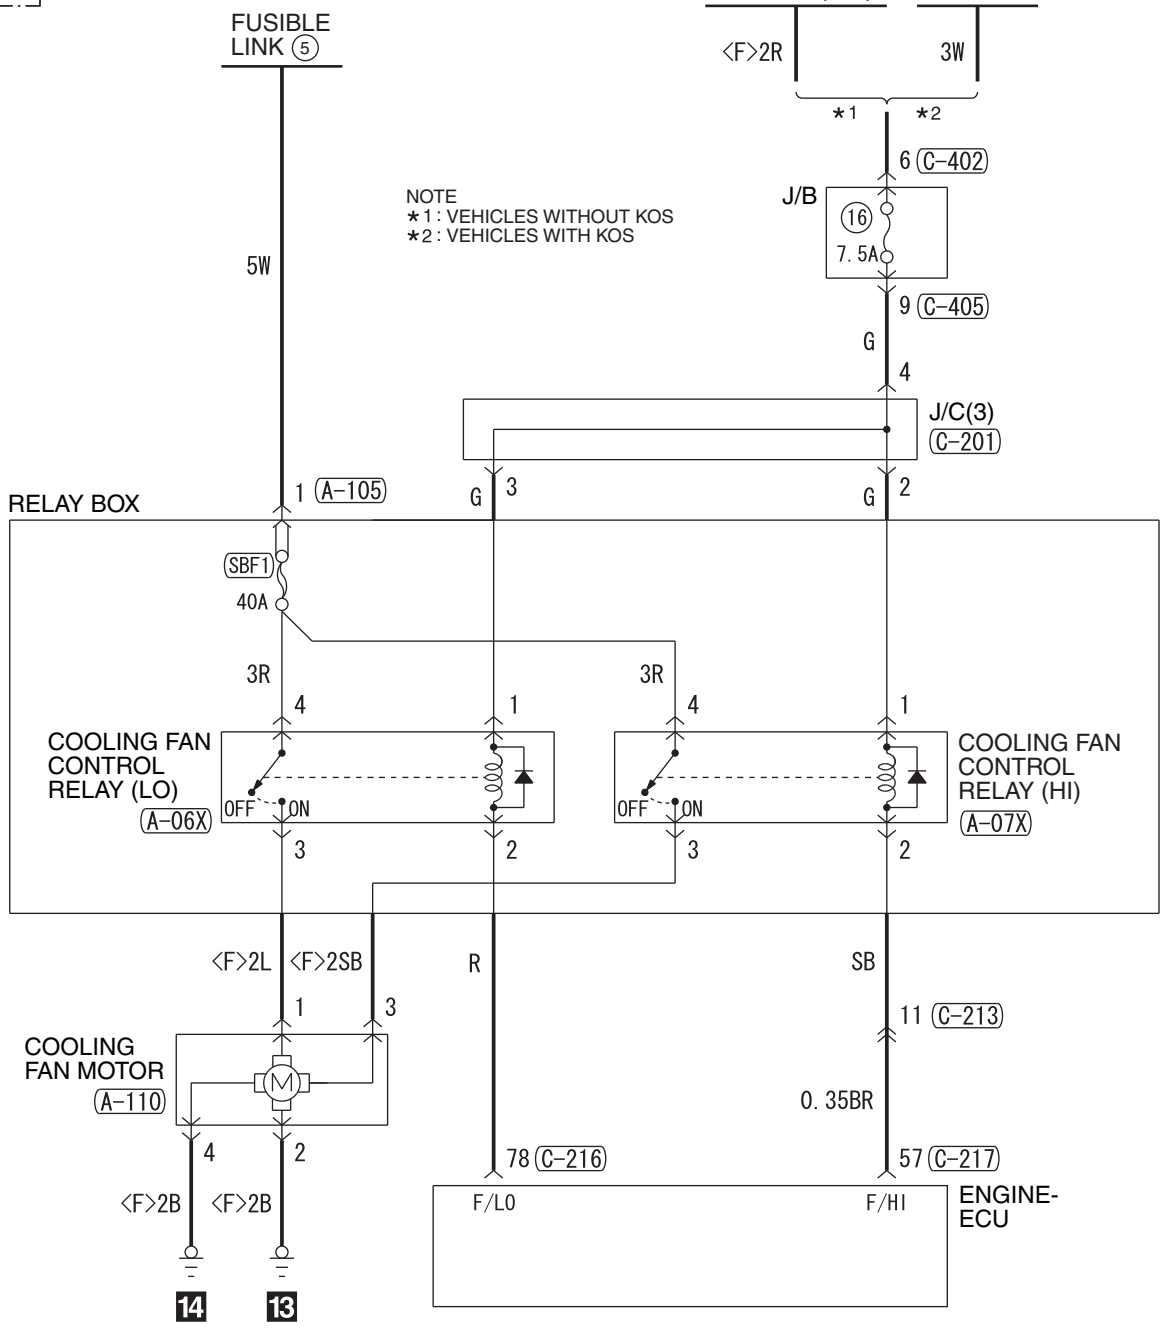

<CVT (EXCEPT VEHICLES FOR THAILAND AND MALAYSIA)>

IGNITION SWITCH (IG2) IG2 RELAY

<F>2R 3W

FUSIBLE LINK (5)

NOTE  
\*1: VEHICLES WITHOUT KOS  
\*2: VEHICLES WITH KOS

RELAY BOX

<M/T, CVT (VEHICLES FOR THAILAND AND MALAYSIA)>

IGNITION SWITCH (IG2) IG2 RELAY

<F>2R 3W

FUSIBLE LINK (5)

NOTE  
\*1: VEHICLES WITHOUT KOS  
\*2: VEHICLES WITH KOS

RELAY BOX

Wire colour code  
B : Black LG : Light green G : Green L : Blue W : White Y : Yellow SB : Sky blue BR : Brown  
O : Orange GR : Grey R : Red P : Pink V : Violet PU : Purple SI : Silver BE : Beige