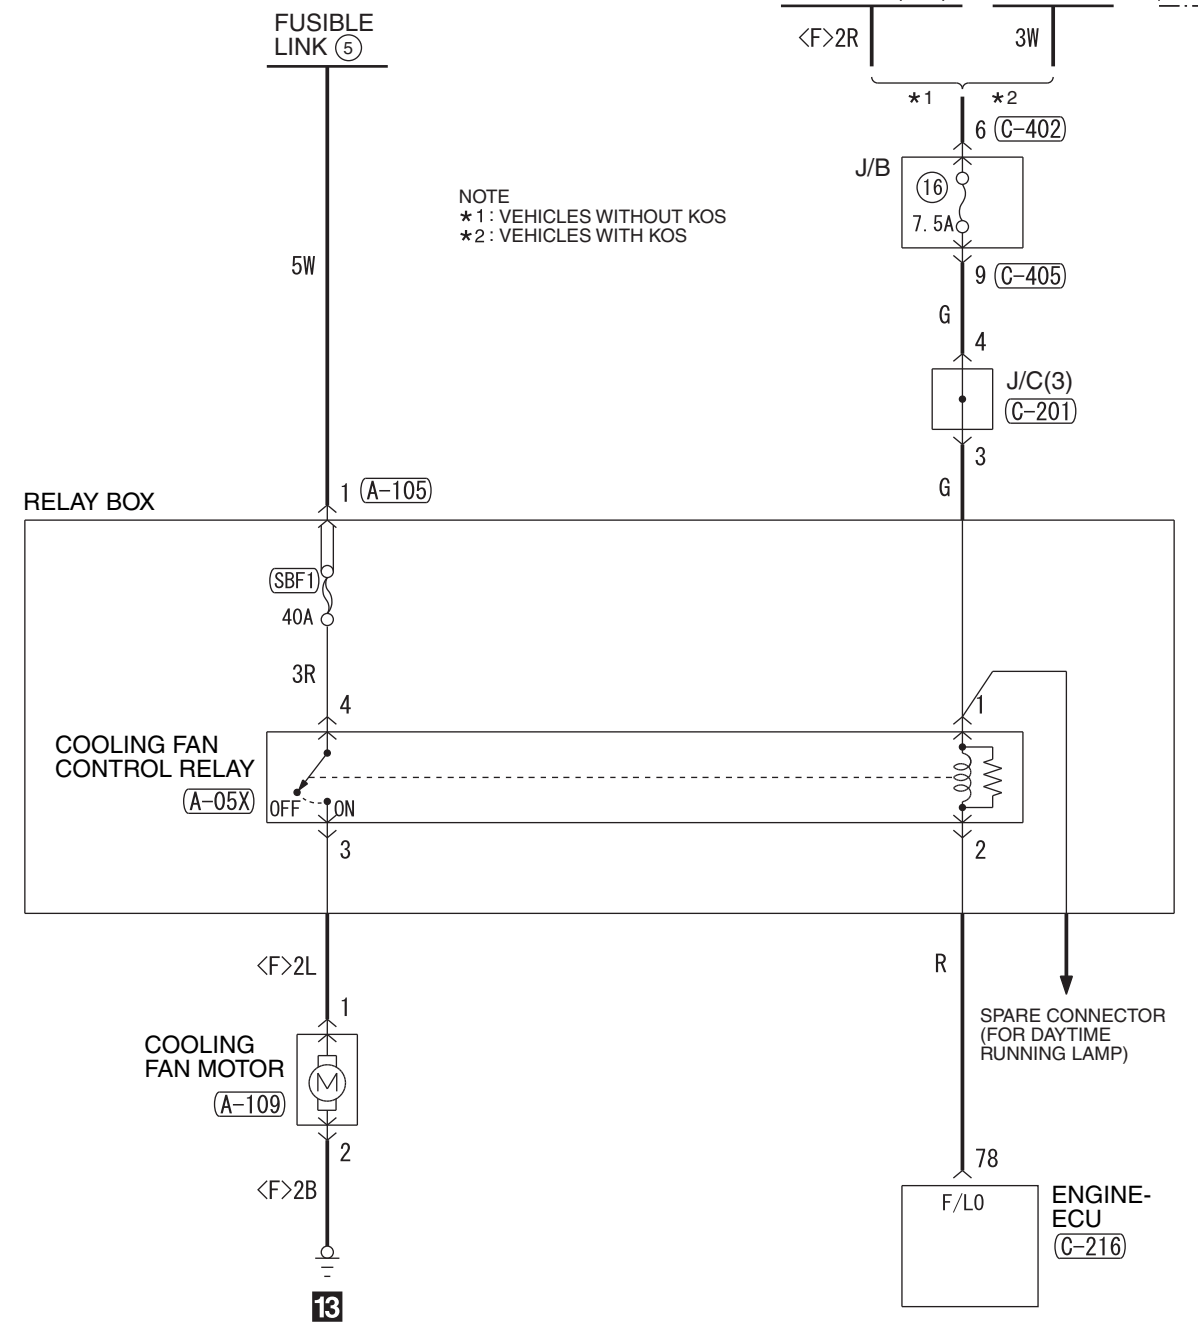

<CVT (EXCEPT VEHICLES FOR THAILAND AND MALAYSIA)>

IGNITION SWITCH (IG2) IG2 RELAY

<F>2R 3W

FUSIBLE LINK (5)

NOTE  
\*1: VEHICLES WITHOUT KOS  
\*2: VEHICLES WITH KOS

RELAY BOX

<M/T, CVT (VEHICLES FOR THAILAND AND MALAYSIA)>

IGNITION SWITCH (IG2) IG2 RELAY

<F>2R 3W

FUSIBLE LINK (5)

NOTE  
\*1: VEHICLES WITHOUT KOS  
\*2: VEHICLES WITH KOS

RELAY BOX

Wire colour code  
B : Black LG : Light green G : Green L : Blue W : White Y : Yellow SB : Sky blue BR : Brown  
O : Orange GR : Grey R : Red P : Pink V : Violet PU : Purple SI : Silver BE : Beige