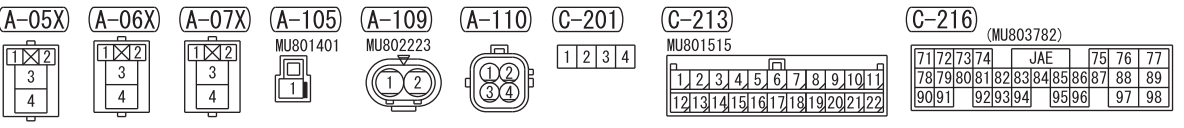

<CVT (EXCEPT VEHICLES FOR THAILAND AND MALAYSIA)>

IGNITION SWITCH (IG2) IG2 RELAY

<F>2R 3W

FUSIBLE LINK (5)

NOTE  
\*1: VEHICLES WITHOUT KOS  
\*2: VEHICLES WITH KOS

RELAY BOX

<M/T, CVT (VEHICLES FOR THAILAND AND MALAYSIA)>