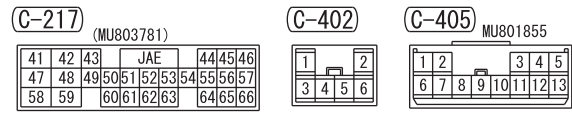

<CVT (EXCEPT VEHICLES FOR THAILAND AND MALAYSIA)>

IGNITION SWITCH (IG2) IG2 RELAY

<F>2R 3W

FUSIBLE LINK (5)

NOTE  
\*1: VEHICLES WITHOUT KOS  
\*2: VEHICLES WITH KOS

RELAY BOX

<M/T, CVT (VEHICLES FOR THAILAND AND MALAYSIA)>

IGNITION SWITCH (IG2) IG2 RELAY

<F>2R 3W

FUSIBLE LINK (5)

NOTE  
\*1: VEHICLES WITHOUT KOS  
\*2: VEHICLES WITH KOS

RELAY BOX

Wire colour code  
B : Black LG : Light green G : Green L : Blue W : White Y : Yellow SB : Sky blue BR : Brown  
O : Orange GR : Grey R : Red P : Pink V : Violet PU : Purple SI : Silver BE : Beige