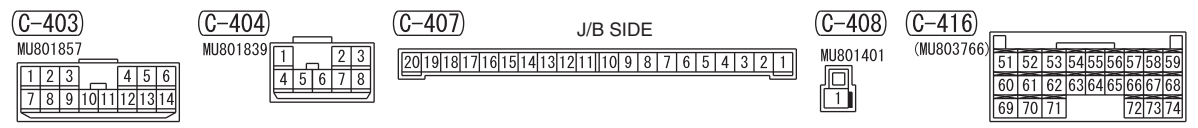

NOTE
 *1: VEHICLES WITHOUT KOS
 *2: VEHICLES WITH KOS

Wire colour code
 B: Black LG: Light green G: Green L: Blue W: White Y: Yellow SB: Sky blue BR: Brown
 O: Orange GR: Grey R: Red P: Pink V: Violet PU: Purple SI: Silver BE: Beige