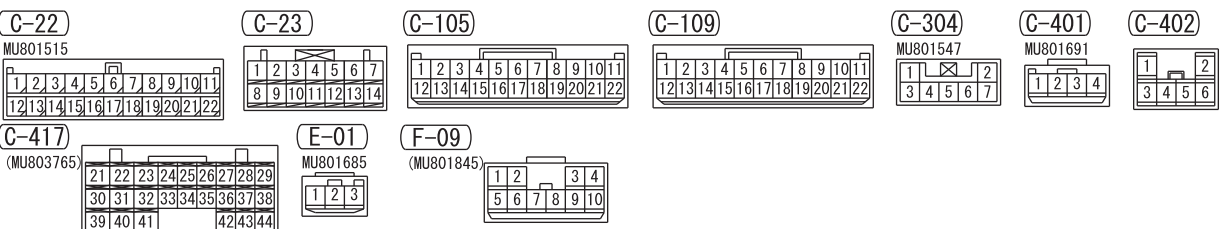

NOTE
 *1: VEHICLES WITHOUT KOS
 *2: VEHICLES WITH KOS

Wire colour code
 B: Black LG: Light green G: Green L: Blue W: White Y: Yellow SB: Sky blue BR: Brown
 O: Orange GR: Grey R: Red P: Pink V: Violet PU: Purple SI: Silver BE: Beige