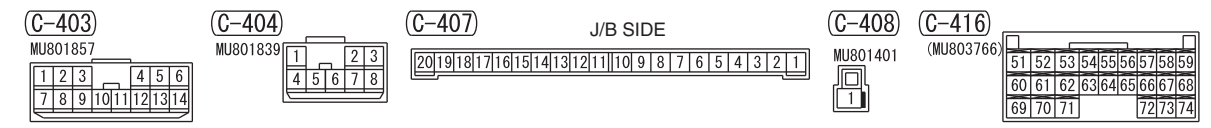

NOTE  
 \*1: VEHICLES WITHOUT KOS  
 \*2: VEHICLES WITH KOS

Wire colour code  
 B: Black LG: Light green G: Green L: Blue W: White Y: Yellow SB: Sky blue BR: Brown  
 O: Orange GR: Grey R: Red P: Pink V: Violet PU: Purple SI: Silver BE: Beige