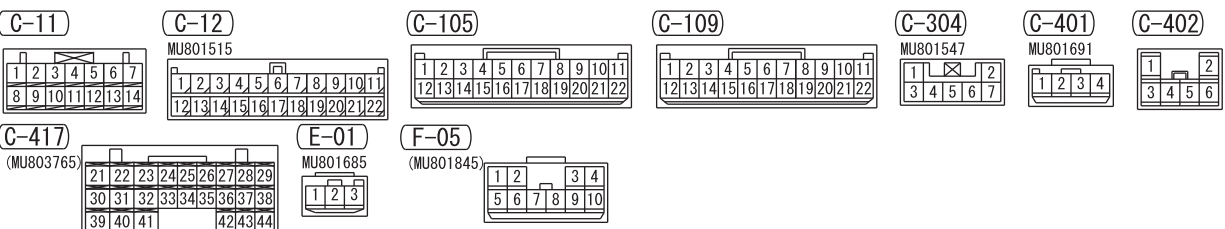

NOTE  
 \*1: VEHICLES WITHOUT KOS  
 \*2: VEHICLES WITH KOS

Wire colour code  
 B: Black LG: Light green G: Green L: Blue W: White Y: Yellow SB: Sky blue BR: Brown  
 O: Orange GR: Grey R: Red P: Pink V: Violet PU: Purple SI: Silver BE: Beige