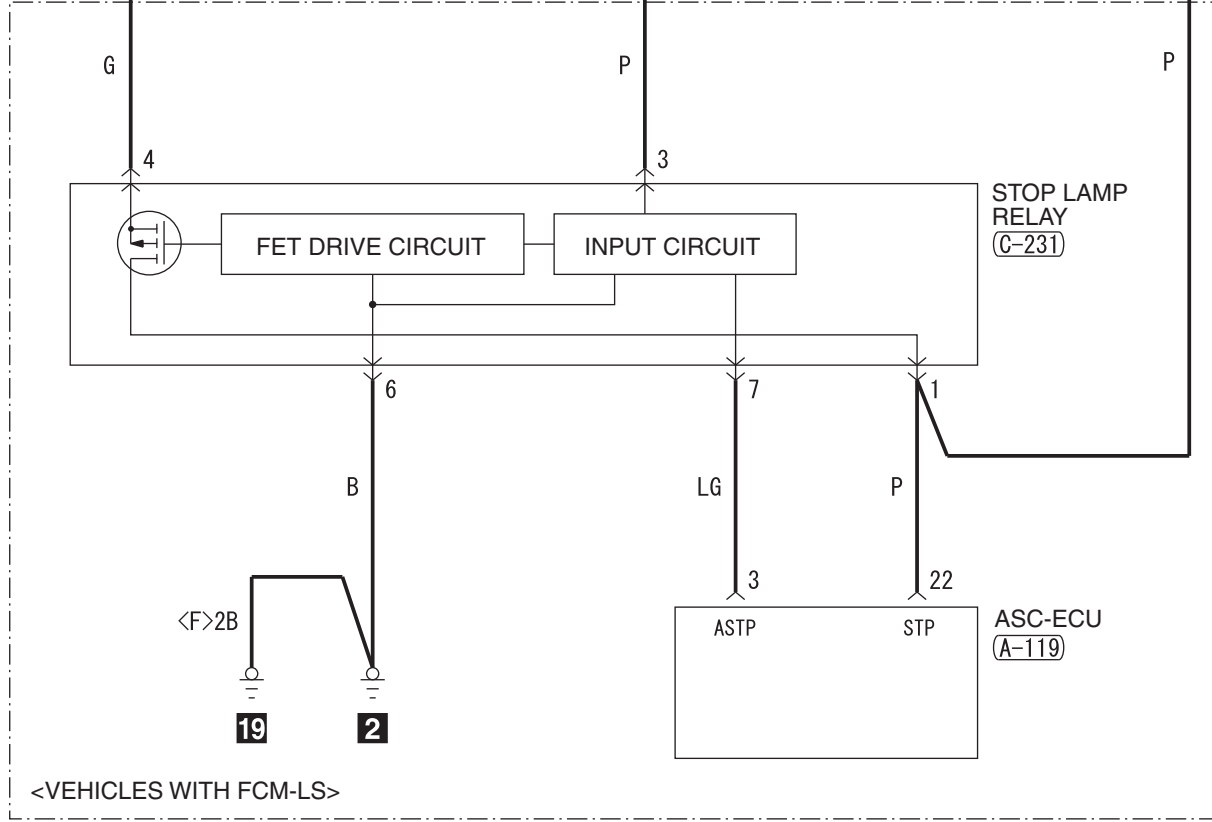

FUSIBLE LINK ⑥

RELAY BOX

ETACS-ECU
KOS AND
OSS-ECU *2

0.85L

NOTE
*1 : VEHICLES WITHOUT FCM-LS
*2 : VEHICLES WITH FCM-LS

Wire colour code
 B: Black LG: Light green G: Green L: Blue W: White Y: Yellow SB: Sky blue BR: Brown
 O: Orange GR: Grey R: Red P: Pink V: Violet PU: Purple SI: Silver BE: Beige