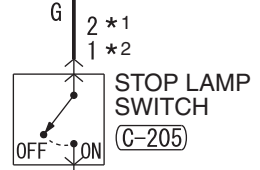

FUSIBLE LINK ⑥

RELAY BOX

ETACS-ECU
KOS AND
OSS-ECU *2

0.85L

NOTE
*1 : VEHICLES WITHOUT FCM-LS
*2 : VEHICLES WITH FCM-LS

Wire colour code
 B: Black LG: Light green G: Green L: Blue W: White Y: Yellow SB: Sky blue BR: Brown
 O: Orange GR: Grey R: Red P: Pink V: Violet PU: Purple SI: Silver BE: Beige