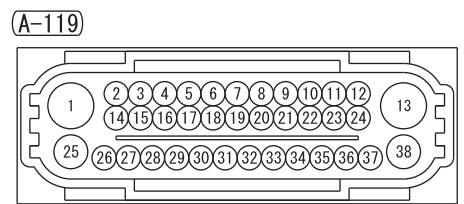

FUSIBLE LINK ⑥

RELAY BOX

ETACS-ECU
KOS AND
OSS-ECU *2

0.85L

NOTE
*1 : VEHICLES WITHOUT FCM-LS
*2 : VEHICLES WITH FCM-LS

Wire colour code
 B: Black LG: Light green G: Green L: Blue W: White Y: Yellow SB: Sky blue BR: Brown
 O: Orange GR: Grey R: Red P: Pink V: Violet PU: Purple SI: Silver BE: Beige