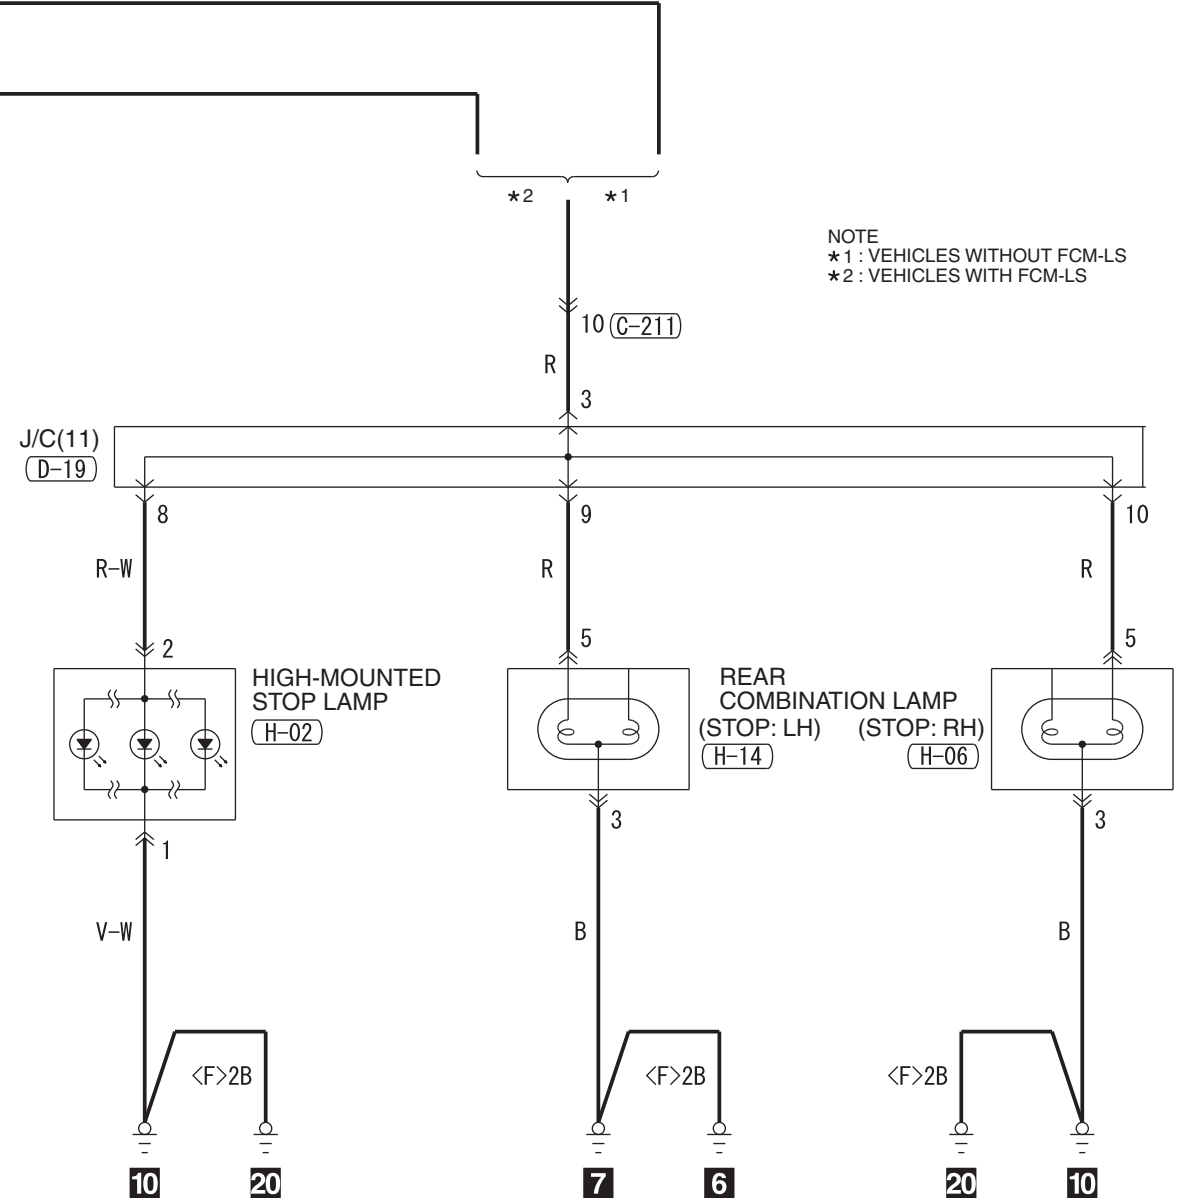

FUSIBLE LINK ⑥

RELAY BOX

ETACS-ECU
KOS AND
OSS-ECU *2

0.85L

NOTE
*1 : VEHICLES WITHOUT FCM-LS
*2 : VEHICLES WITH FCM-LS

Wire colour code
 B: Black LG: Light green G: Green L: Blue W: White Y: Yellow SB: Sky blue BR: Brown
 O: Orange GR: Grey R: Red P: Pink V: Violet PU: Purple SI: Silver BE: Beige