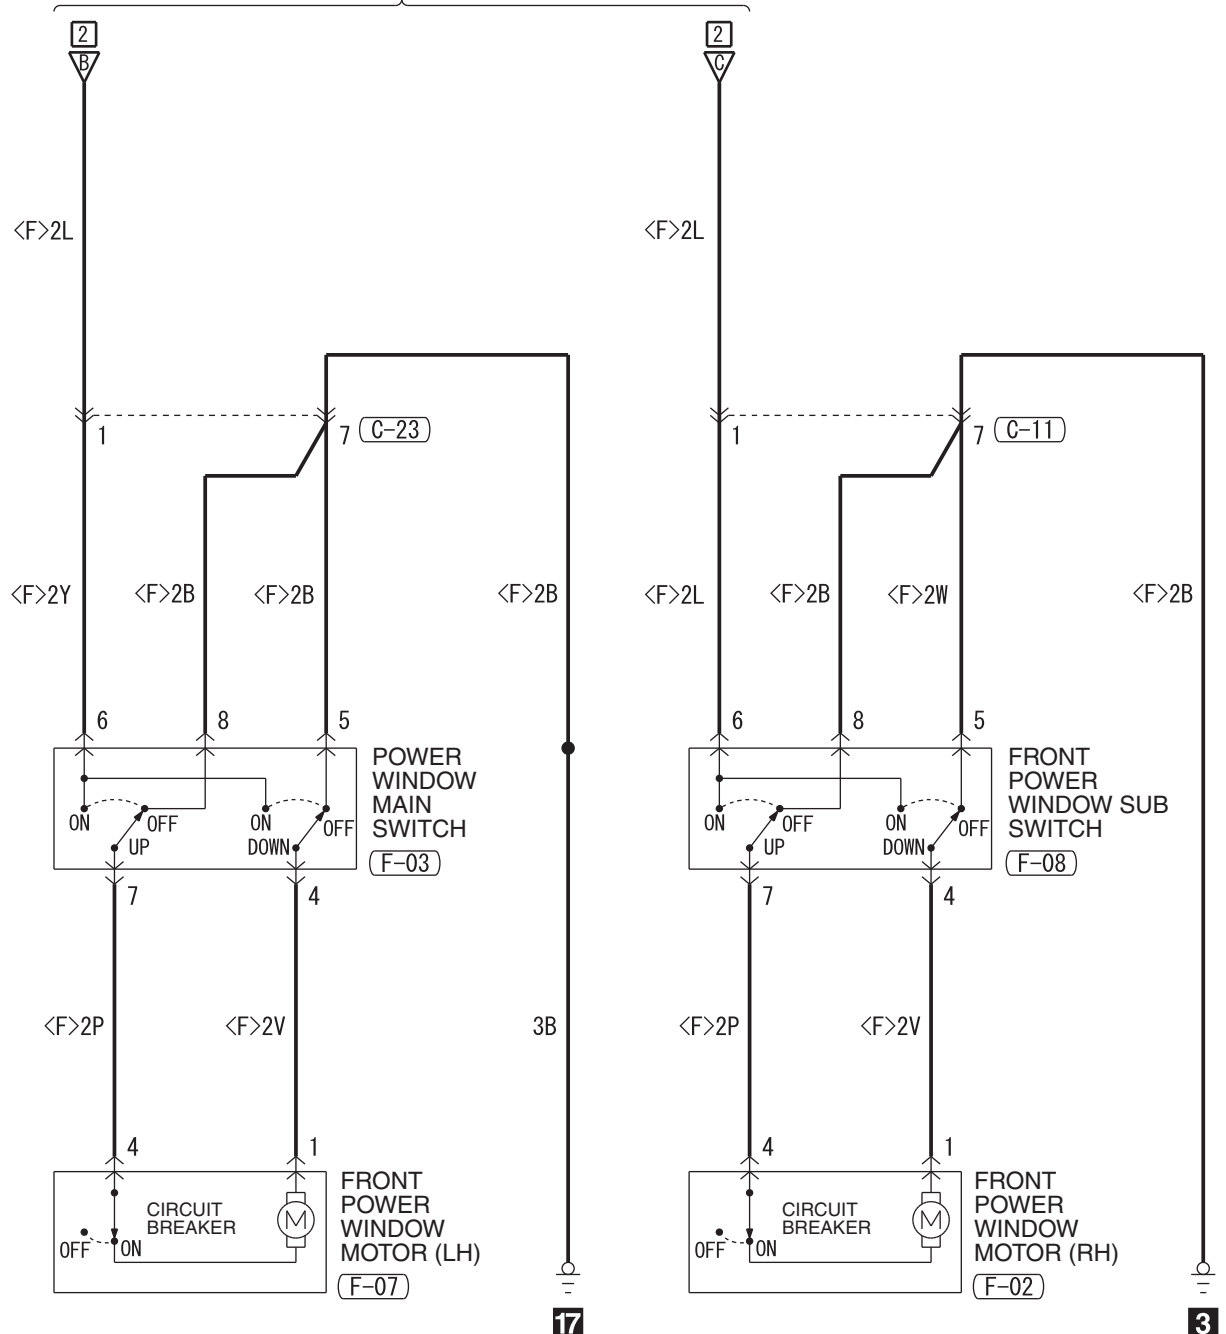

POWER WINDOW RELAY

Wire colour code
 B: Black LG: Light green G: Green L: Blue W: White Y: Yellow SB: Sky blue BR: Brown
 O: Orange GR: Grey R: Red P: Pink V: Violet PU: Purple SI: Silver BE: Beige