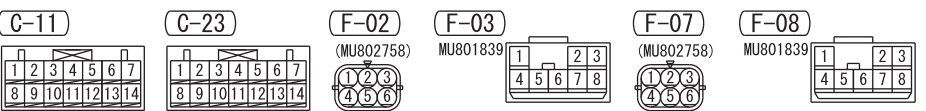

POWER WINDOW RELAY

Wire colour code
 B: Black LG: Light green G: Green L: Blue W: White Y: Yellow SB: Sky blue BR: Brown
 O: Orange GR: Grey R: Red P: Pink V: Violet PU: Purple SI: Silver BE: Beige