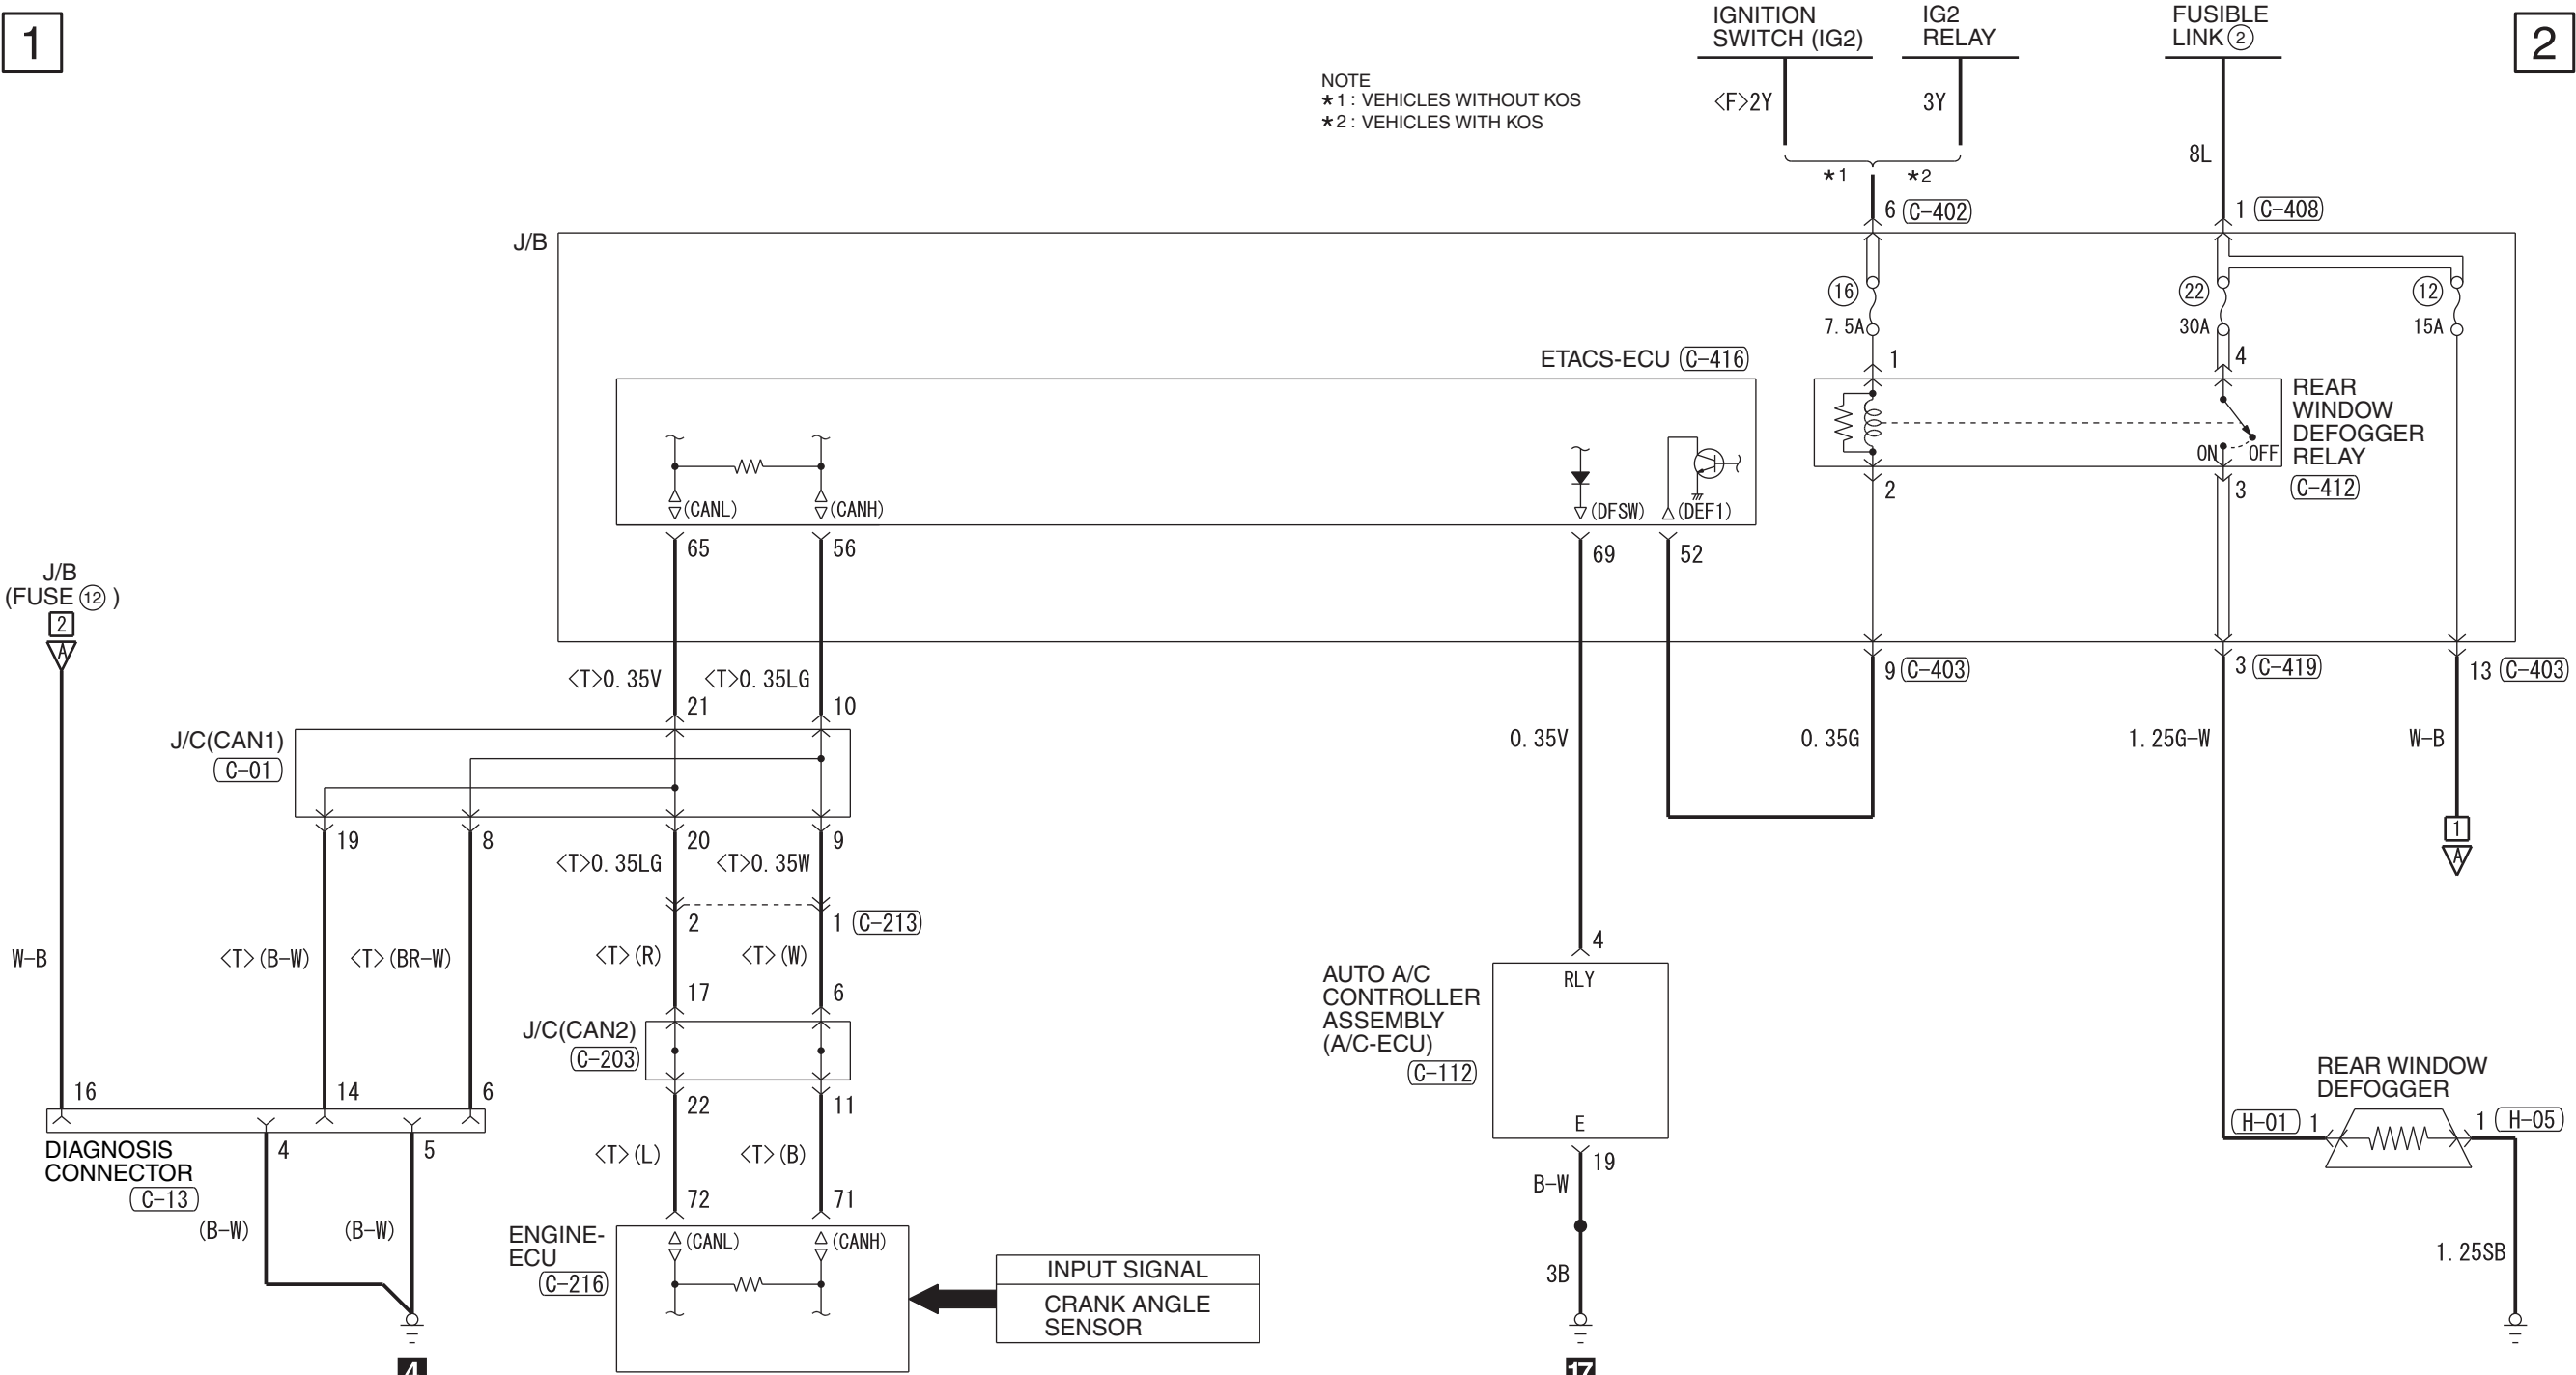

NOTE
 *1: VEHICLES WITHOUT KOS
 *2: VEHICLES WITH KOS

Wire colour code
 B: Black LG: Light green G: Green L: Blue W: White Y: Yellow SB: Sky blue BR: Brown
 O: Orange GR: Grey R: Red P: Pink V: Violet PU: Purple SI: Silver BE: Beige