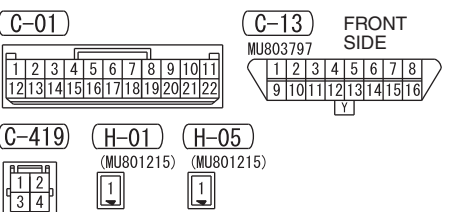

NOTE
 *1: VEHICLES WITHOUT KOS
 *2: VEHICLES WITH KOS

Wire colour code
 B: Black LG: Light green G: Green L: Blue W: White Y: Yellow SB: Sky blue BR: Brown
 O: Orange GR: Grey R: Red P: Pink V: Violet PU: Purple SI: Silver BE: Beige