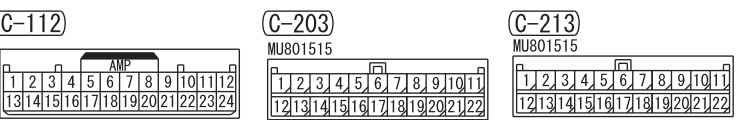

NOTE
 *1: VEHICLES WITHOUT KOS
 *2: VEHICLES WITH KOS

Wire colour code
 B: Black LG: Light green G: Green L: Blue W: White Y: Yellow SB: Sky blue BR: Brown
 O: Orange GR: Grey R: Red P: Pink V: Violet PU: Purple SI: Silver BE: Beige