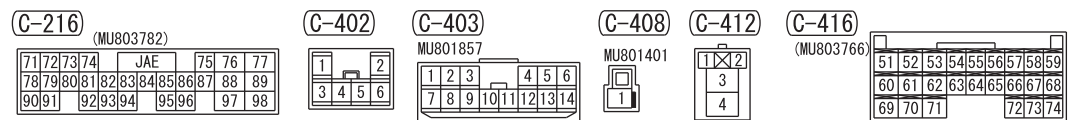

NOTE
 *1: VEHICLES WITHOUT KOS
 *2: VEHICLES WITH KOS

Wire colour code
 B: Black LG: Light green G: Green L: Blue W: White Y: Yellow SB: Sky blue BR: Brown
 O: Orange GR: Grey R: Red P: Pink V: Violet PU: Purple SI: Silver BE: Beige