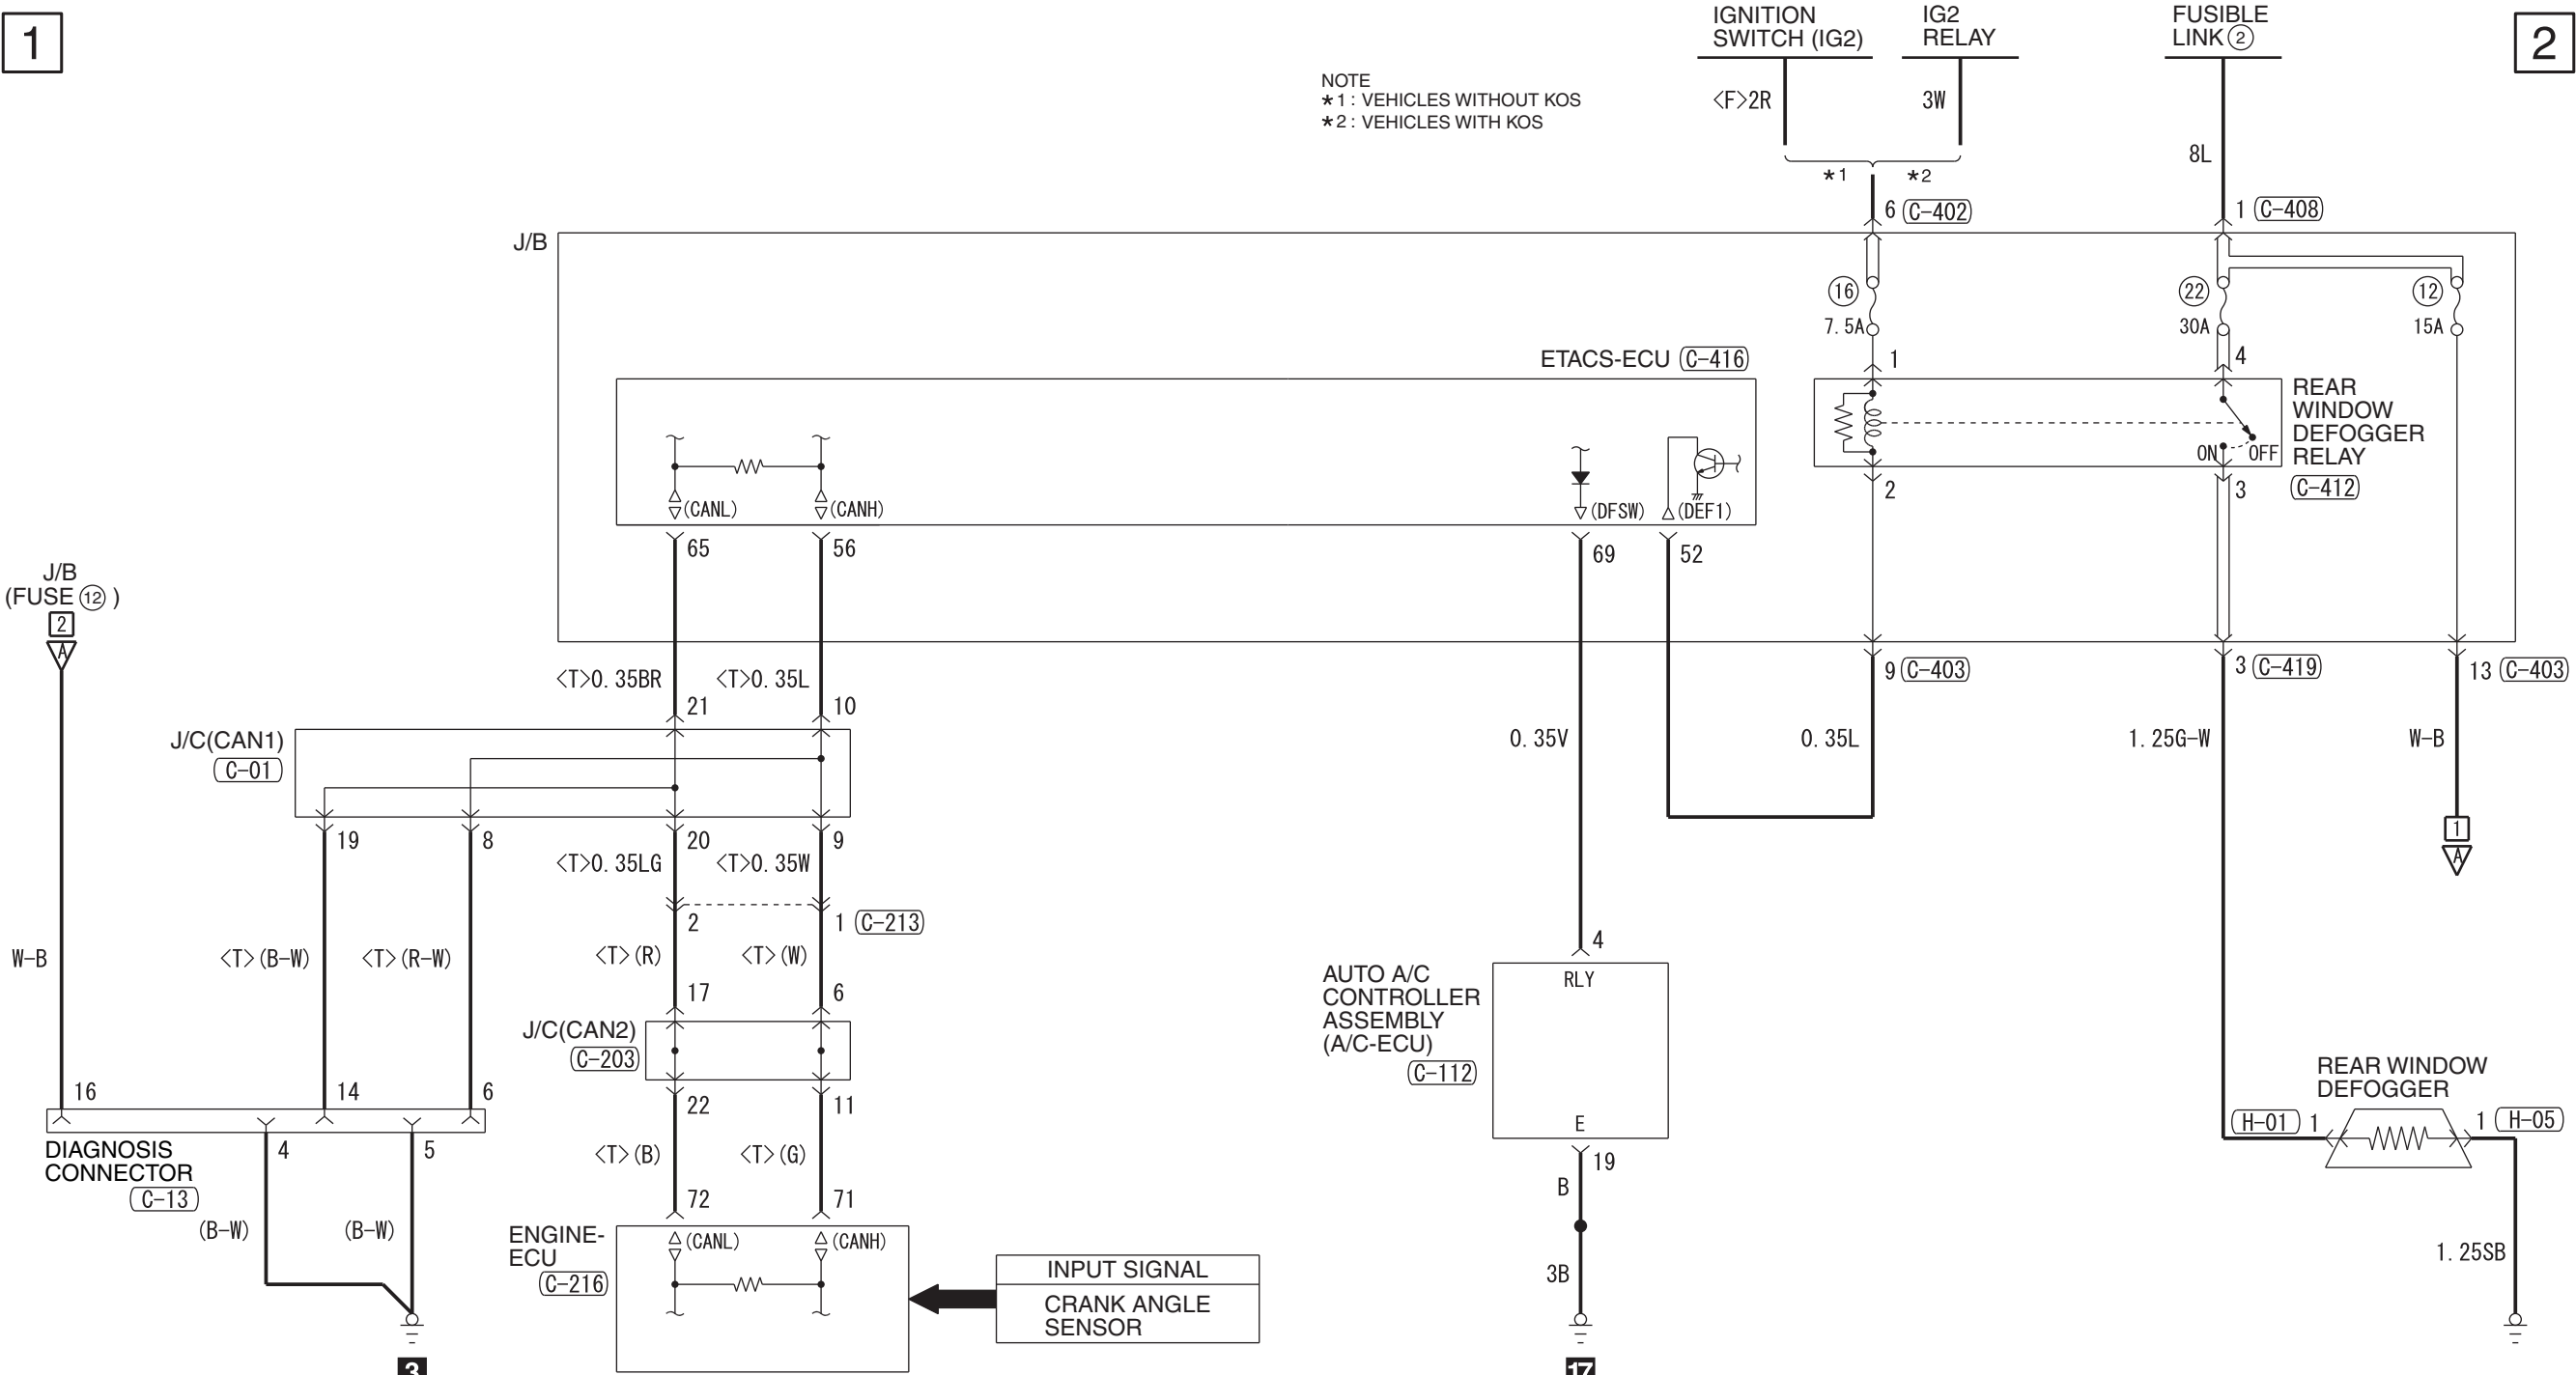

NOTE
 *1: VEHICLES WITHOUT KOS
 *2: VEHICLES WITH KOS

Wire colour code
 B: Black LG: Light green G: Green L: Blue W: White Y: Yellow SB: Sky blue BR: Brown
 O: Orange GR: Grey R: Red P: Pink V: Violet PU: Purple SI: Silver BE: Beige