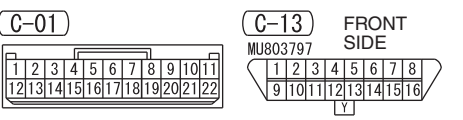

NOTE
 *1: VEHICLES WITHOUT KOS
 *2: VEHICLES WITH KOS

Wire colour code
 B: Black LG: Light green G: Green L: Blue W: White Y: Yellow SB: Sky blue BR: Brown
 O: Orange GR: Grey R: Red P: Pink V: Violet PU: Purple SI: Silver BE: Beige