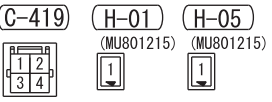

NOTE
 *1: VEHICLES WITHOUT KOS
 *2: VEHICLES WITH KOS

Wire colour code
 B: Black LG: Light green G: Green L: Blue W: White Y: Yellow SB: Sky blue BR: Brown
 O: Orange GR: Grey R: Red P: Pink V: Violet PU: Purple SI: Silver BE: Beige