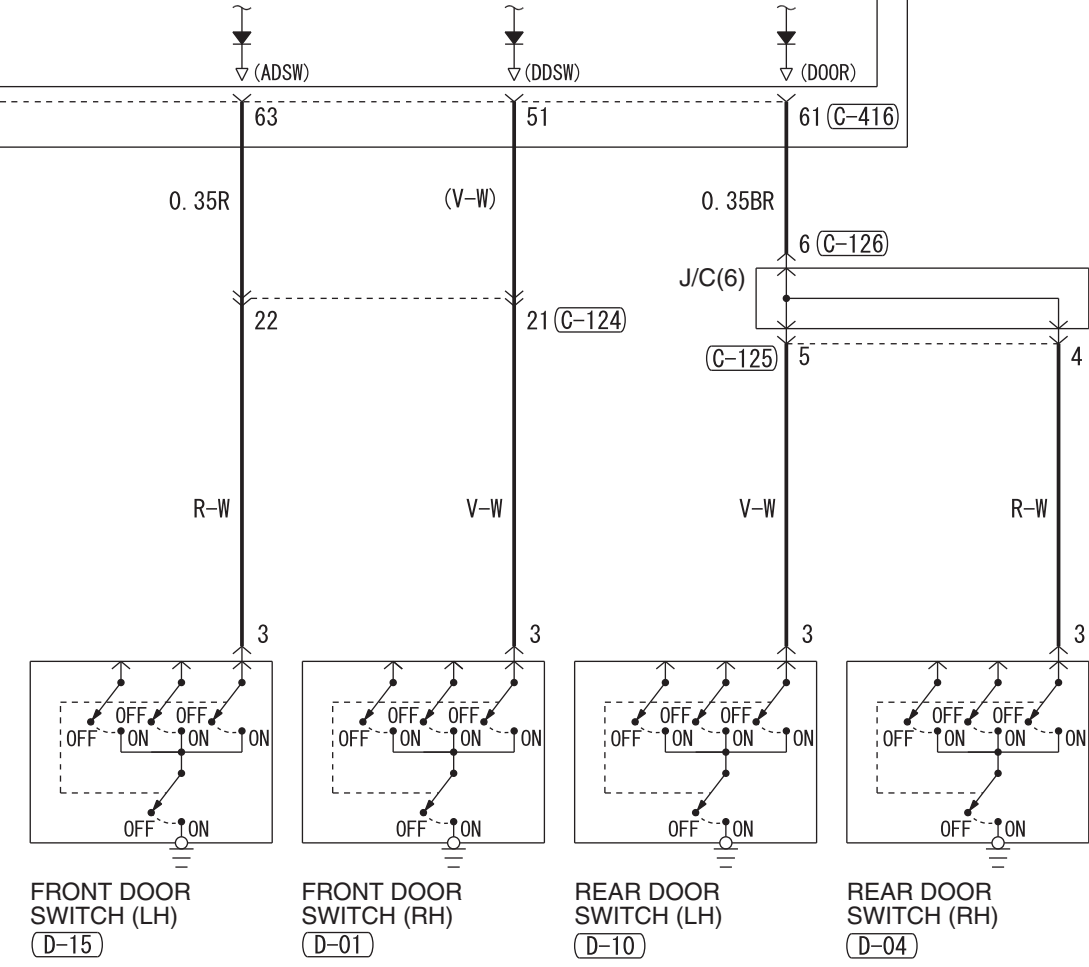

NOTE
 *1: VEHICLES WITHOUT KOS
 *2: VEHICLES WITH KOS

Wire colour code
 B: Black LG: Light green G: Green L: Blue W: White Y: Yellow SB: Sky blue BR: Brown
 O: Orange GR: Grey R: Red P: Pink V: Violet PU: Purple SI: Silver BE: Beige