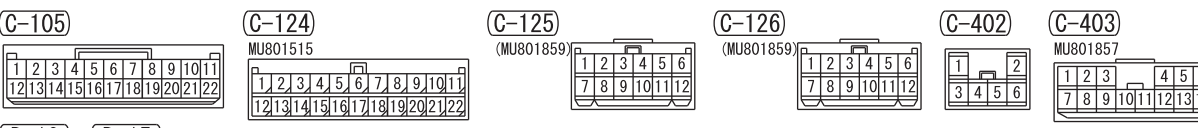

NOTE
 *1: VEHICLES WITHOUT KOS
 *2: VEHICLES WITH KOS

Wire colour code
 B: Black LG: Light green G: Green L: Blue W: White Y: Yellow SB: Sky blue BR: Brown
 O: Orange GR: Grey R: Red P: Pink V: Violet PU: Purple SI: Silver BE: Beige