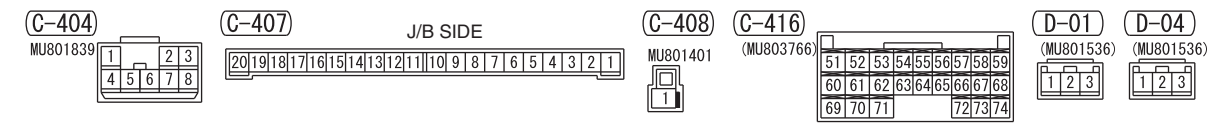

NOTE
 *1: VEHICLES WITHOUT KOS
 *2: VEHICLES WITH KOS

Wire colour code
 B: Black LG: Light green G: Green L: Blue W: White Y: Yellow SB: Sky blue BR: Brown
 O: Orange GR: Grey R: Red P: Pink V: Violet PU: Purple SI: Silver BE: Beige