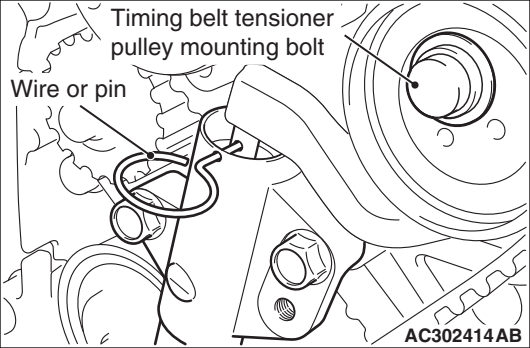

Timing belt tensioner
pulley mounting bolt

Wire or pin

AC302414 AB