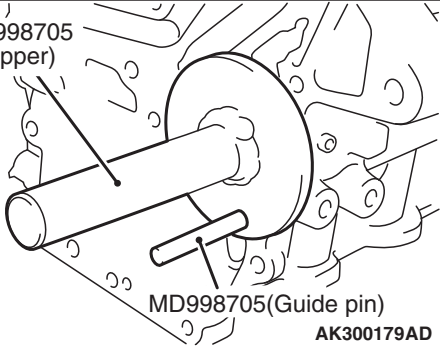

MD998705  
(Stopper)

MD998705 (Guide pin)

AK300179AD