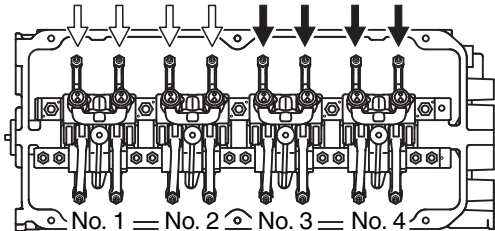

Intake valve side

Exhaust valve side

AK303689 AC