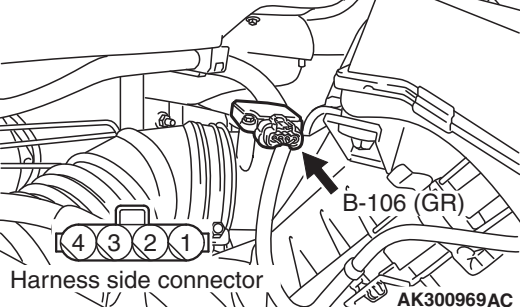

Connector: B-106

[4 3 2 1]

Harness side connector

B-106 (GR)

AK300969AC