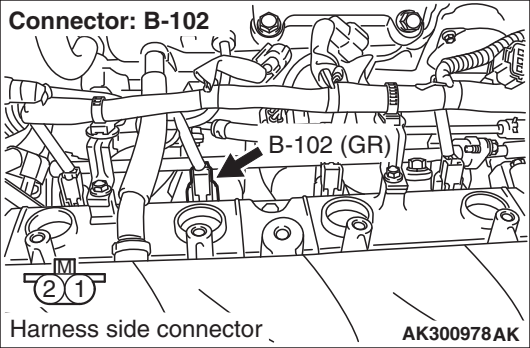

Connector: B-102

B-102 (GR)

M
21

Harness side connector

AK300978AK