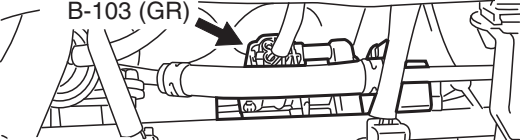

# Connector: B-103

B-103 (GR)

Harness side connector

AK300987AC