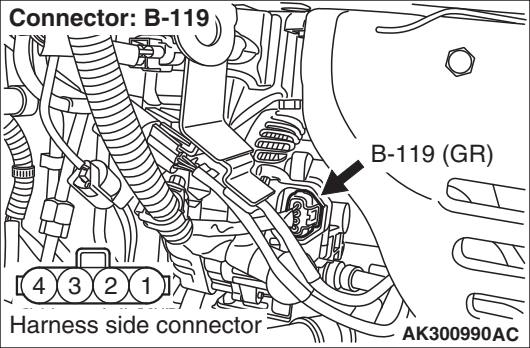

Connector: B-119

B-119 (GR)

4 3 2 1

Harness side connector

AK300990AC