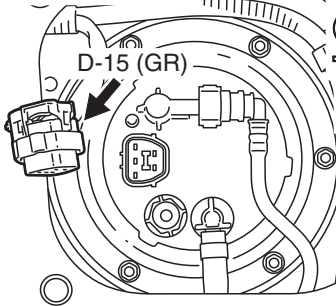

Connector: D-15

D-15 (GR)

Harness side connector

AK301003AC