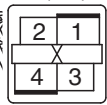

**Connector: B-16X**

○ Relay box's  
Triangle marks

**B-16X**

**Harness side  
connector**

**AK301005AC**