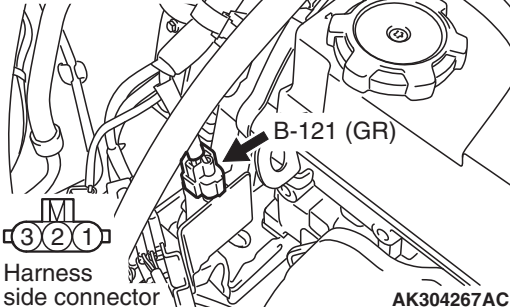

Connector: B-121

B-121 (GR)

Harness
side connector

AK304267AC