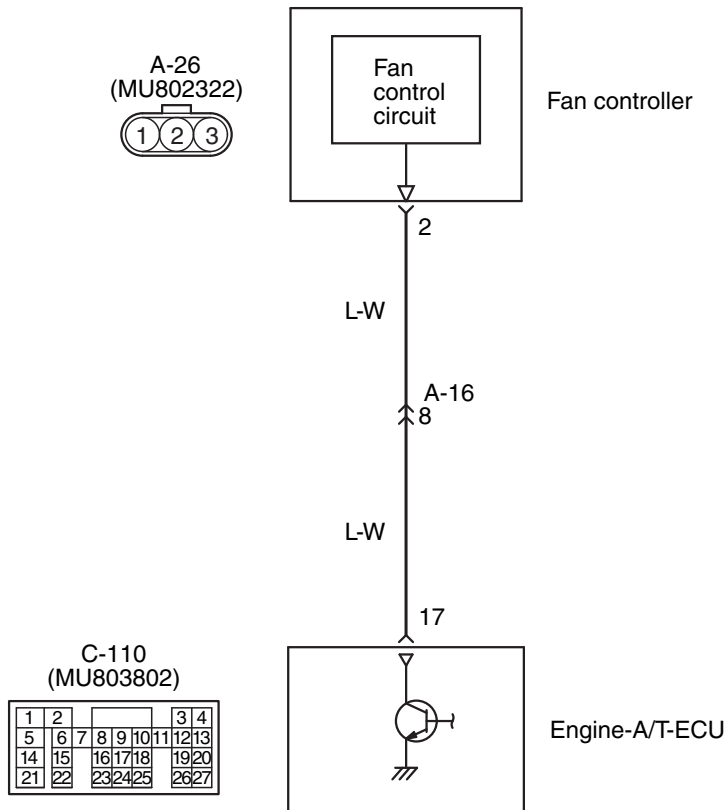

Fan controller (Radiator fan, A/C condensor fan) circuit

Wire colour code

B: Black LG: Light green G: Green L: Blue W: White Y: Yellow SB: Sky blue BR: Brown O: Orange GR: Gray
 R: Red P: Pink V: Violet