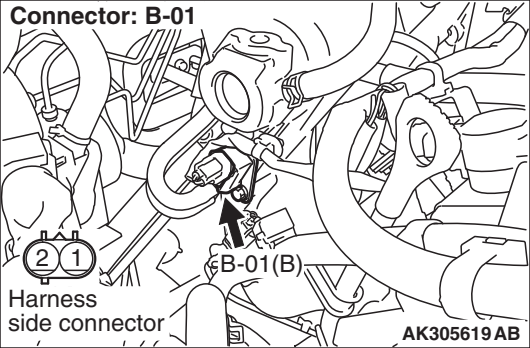

# Connector: B-01

B-01(B)

Harness  
side connector

AK305619 AB