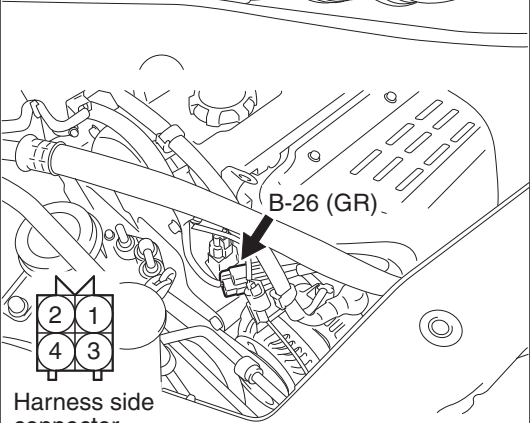

Connector: B-26

Cylinder 1, 4 oxygen
sensor

B-26 (GR)

Harness side
connector

AK305779AB