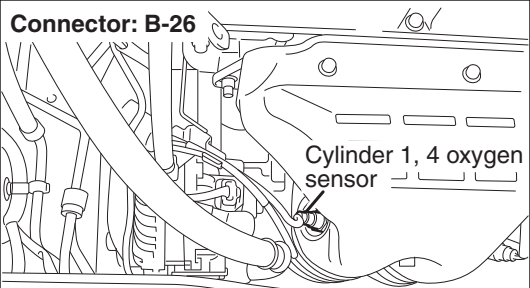

Connector: B-26

Cylinder 1, 4 oxygen
sensor

B-26 (GR)

Harness side
connector

AK305779AB