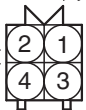

Connector: B-25

Cylinder 2, 3 oxygen sensor

B-25 (GR)

Harness side connector