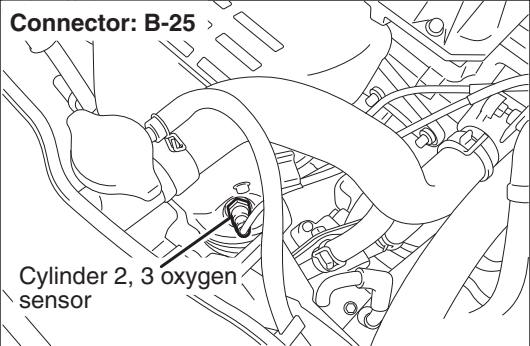

Connector: B-25

Cylinder 2, 3 oxygen sensor

B-25 (GR)

Harness side connector